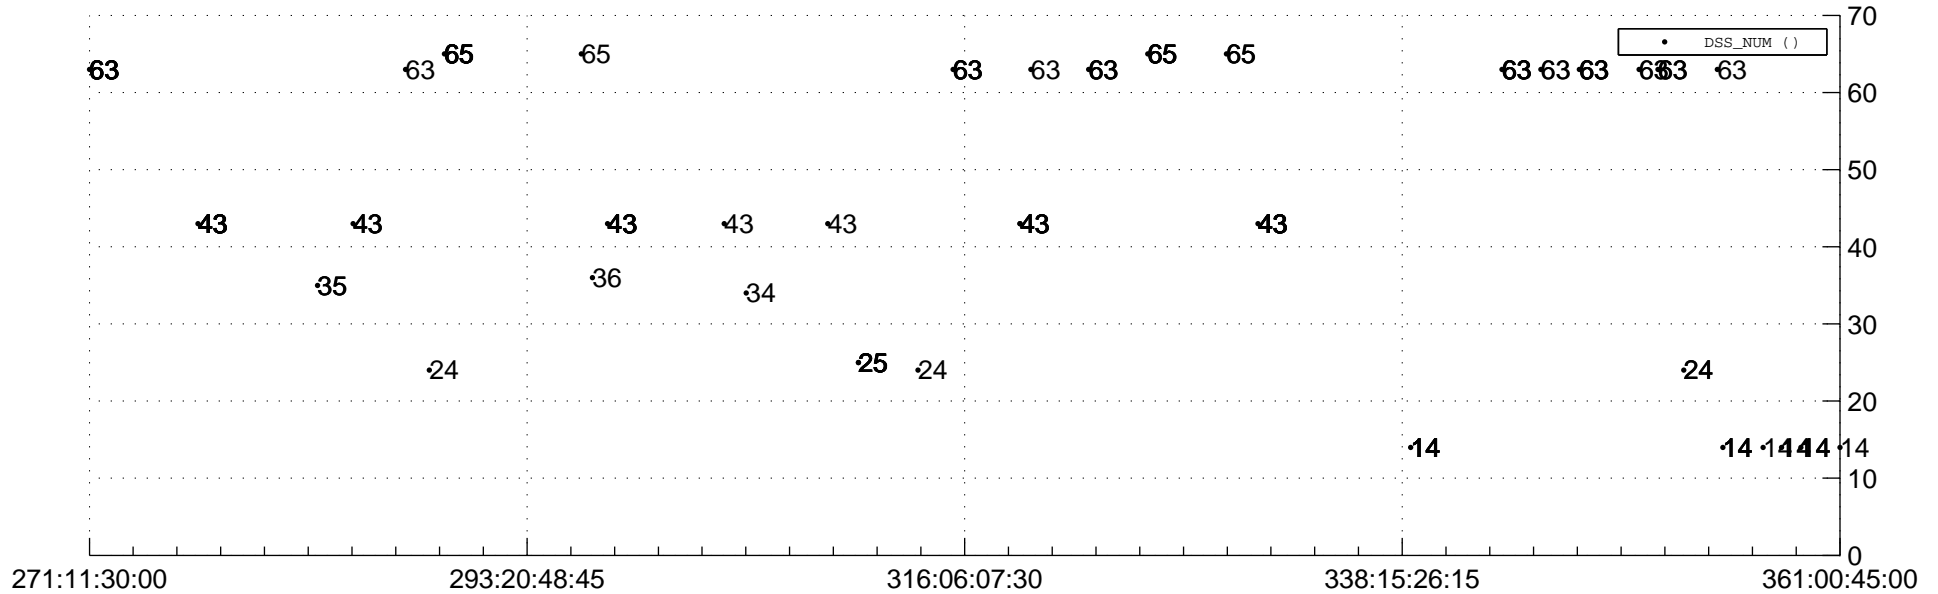

STEREO AHEAD Downlink Performance 2019:361

Number_of_Dropped_Frame

84

DSS_Station

Spacecraft Time (2019:271:11:30:00.000 -2019:361:00:45:00.000)

/disks/d81/project/stereo/mops/assessment/ahead/automation/output/engdump/yesterdaily/ahead_dp_2019_361.csv