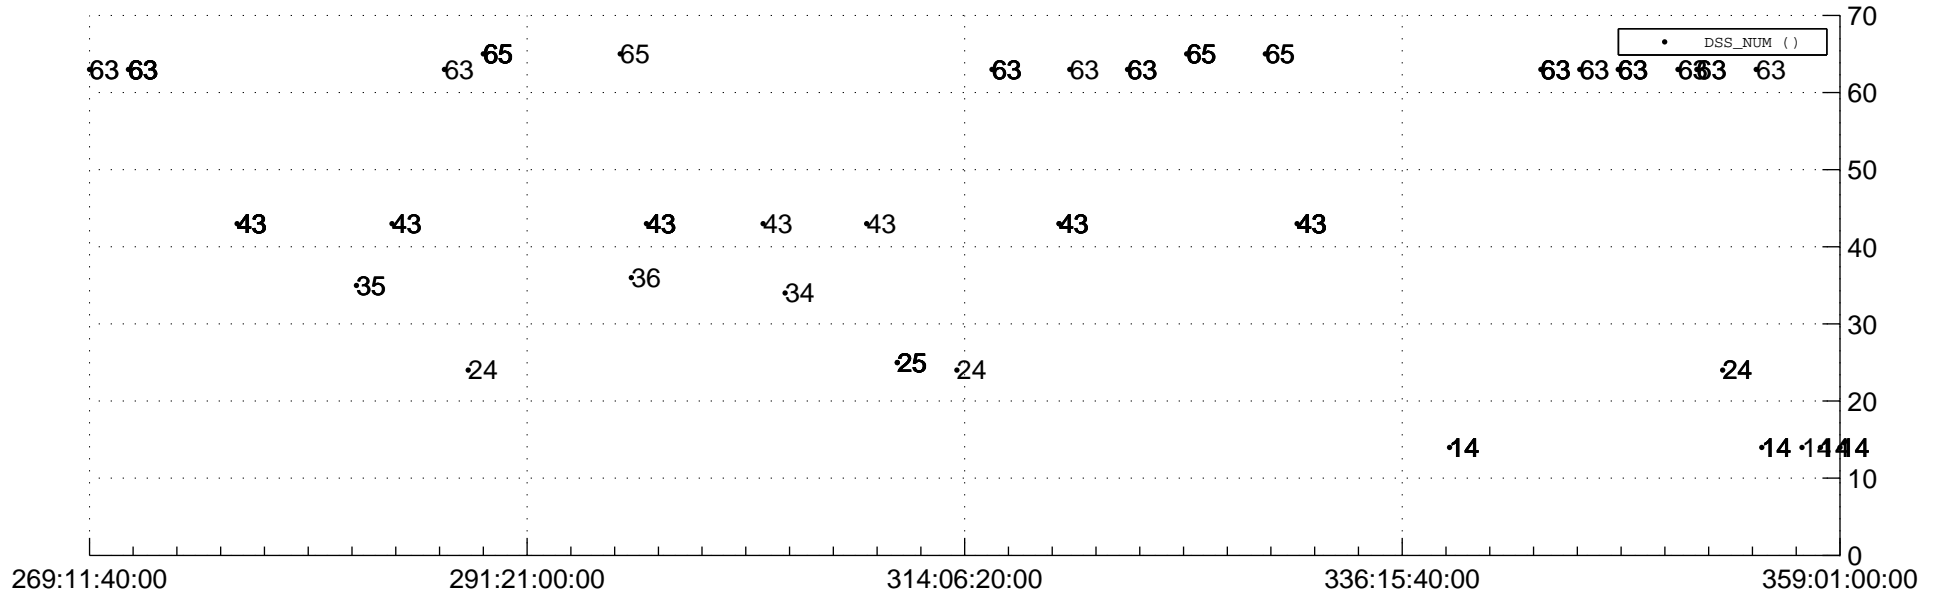

STEREO AHEAD Downlink Performance 2019:360

Number_of_Dropped_Frame

84

DSS_Station

Spacecraft Time (2019:269:11:40:00.000 -2019:359:01:00:00.000)

/disks/d81/project/stereo/mops/assessment/ahead/automation/output/engdump/yesterday/ahead_dp_2019_360.csv