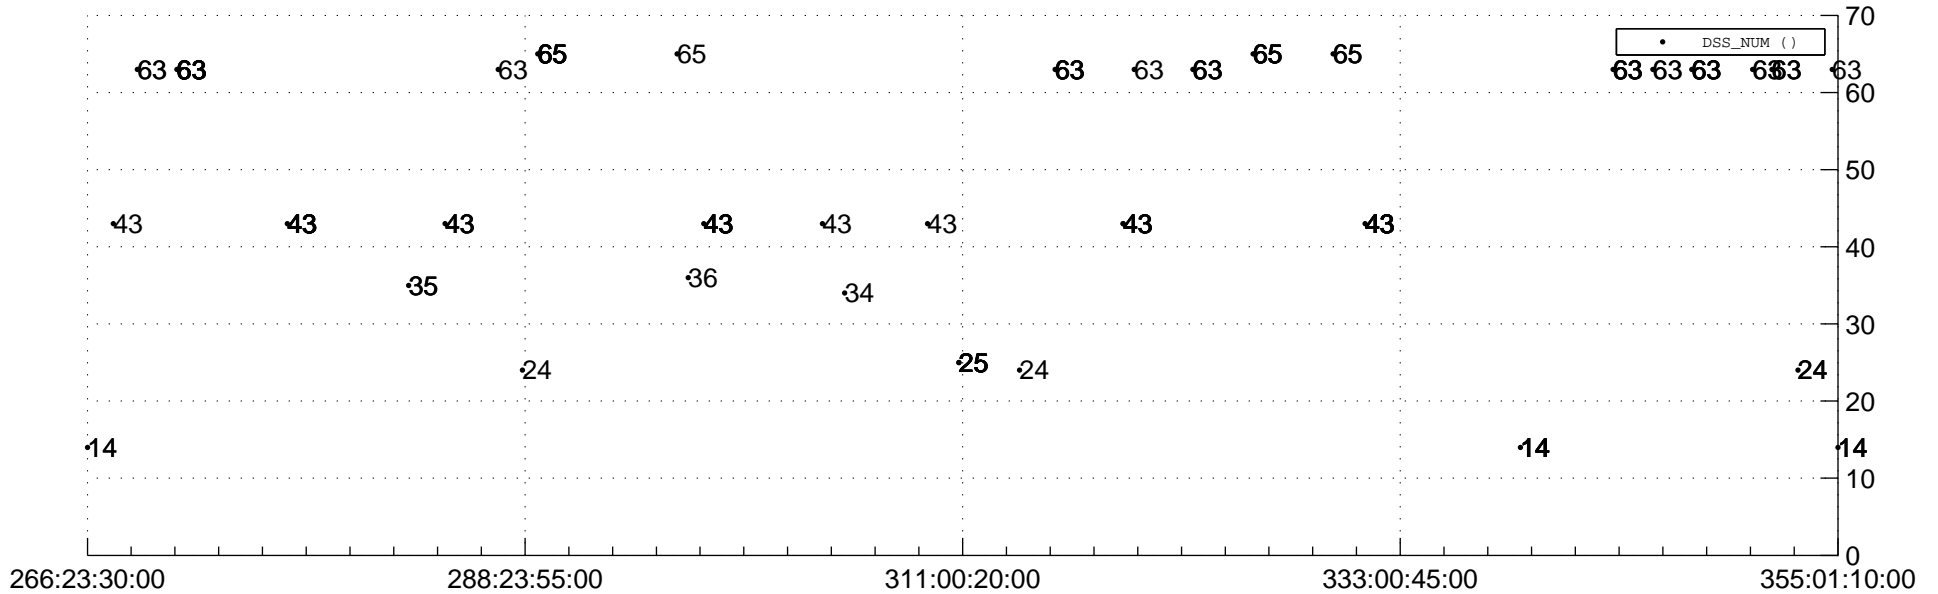

STEREO AHEAD Downlink Performance 2019:356

Number_of_Dropped_Frame

84

DSS_Station

Spacecraft Time (2019:266:23:30:00.000 -2019:355:01:10:00.000)

/disks/d81/project/stereo/mops/assessment/ahead/automation/output/engdump/yesterday/ahead_dp_2019_356.csv