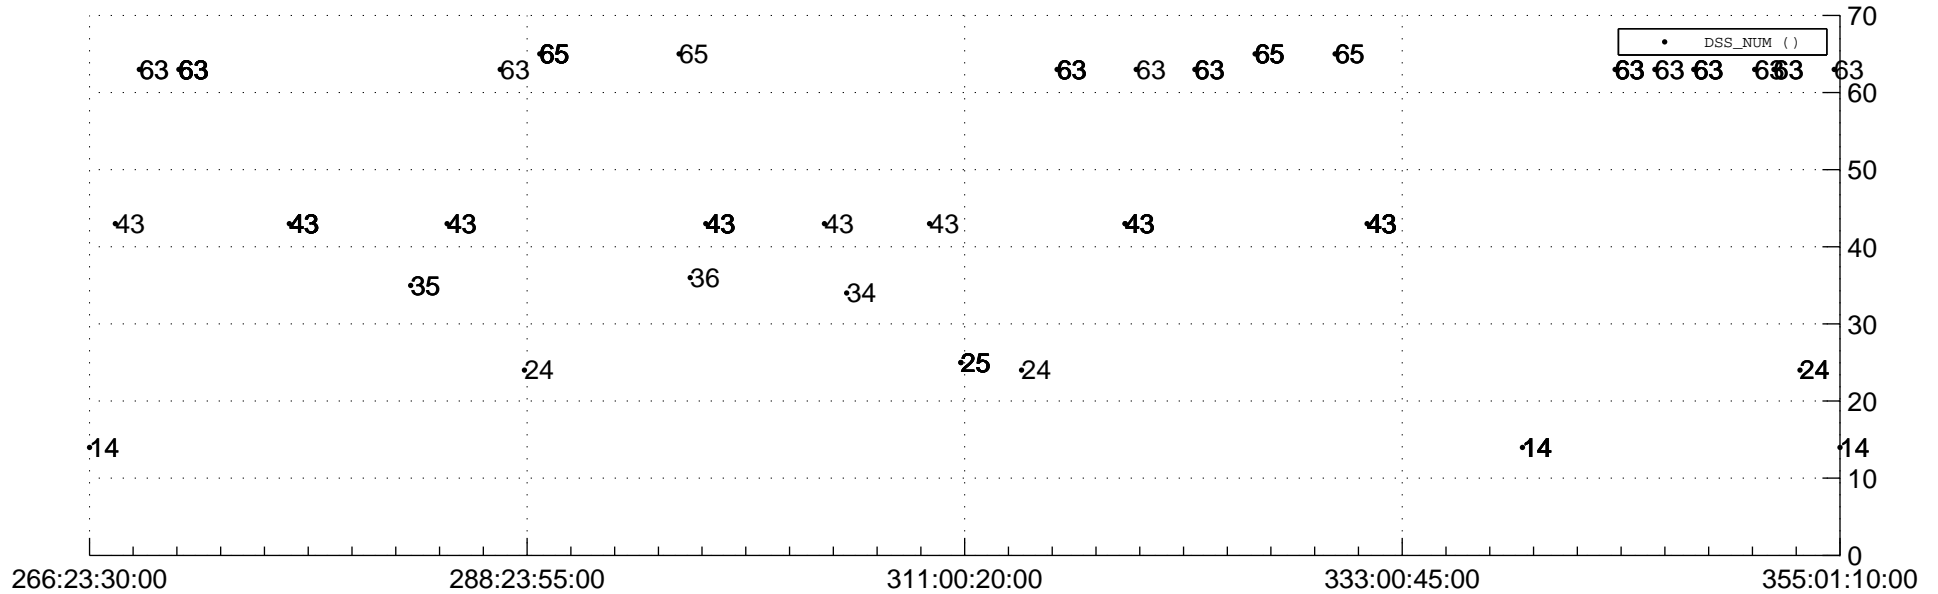

STEREO AHEAD Downlink Performance 2019:355

Number_of_Dropped_Frame

84

DSS_Station

Spacecraft Time (2019:266:23:30:00.000 -2019:355:01:10:00.000)

/disks/d81/project/stereo/mops/assessment/ahead/automation/output/engdump/yesterday/ahead_dp_2019_355.csv