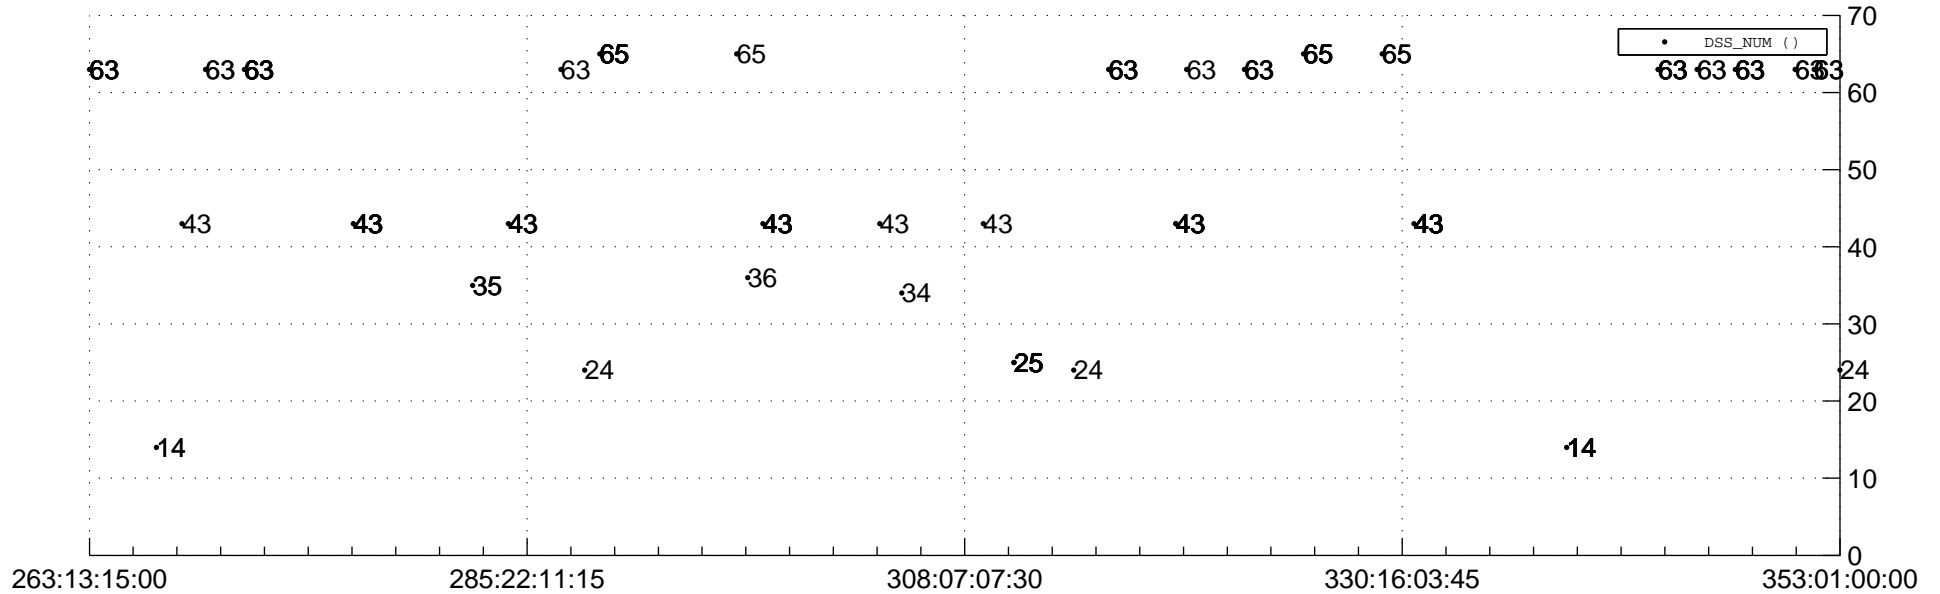

STEREO AHEAD Downlink Performance 2019:353

Number_of_Dropped_Frame

84

DSS_Station

Spacecraft Time (2019:263:13:15:00.000 -2019:353:01:00:00.000)

/disks/d81/project/stereo/mops/assessment/ahead/automation/output/engdump/yesterdaily/ahead_dp_2019_353.csv