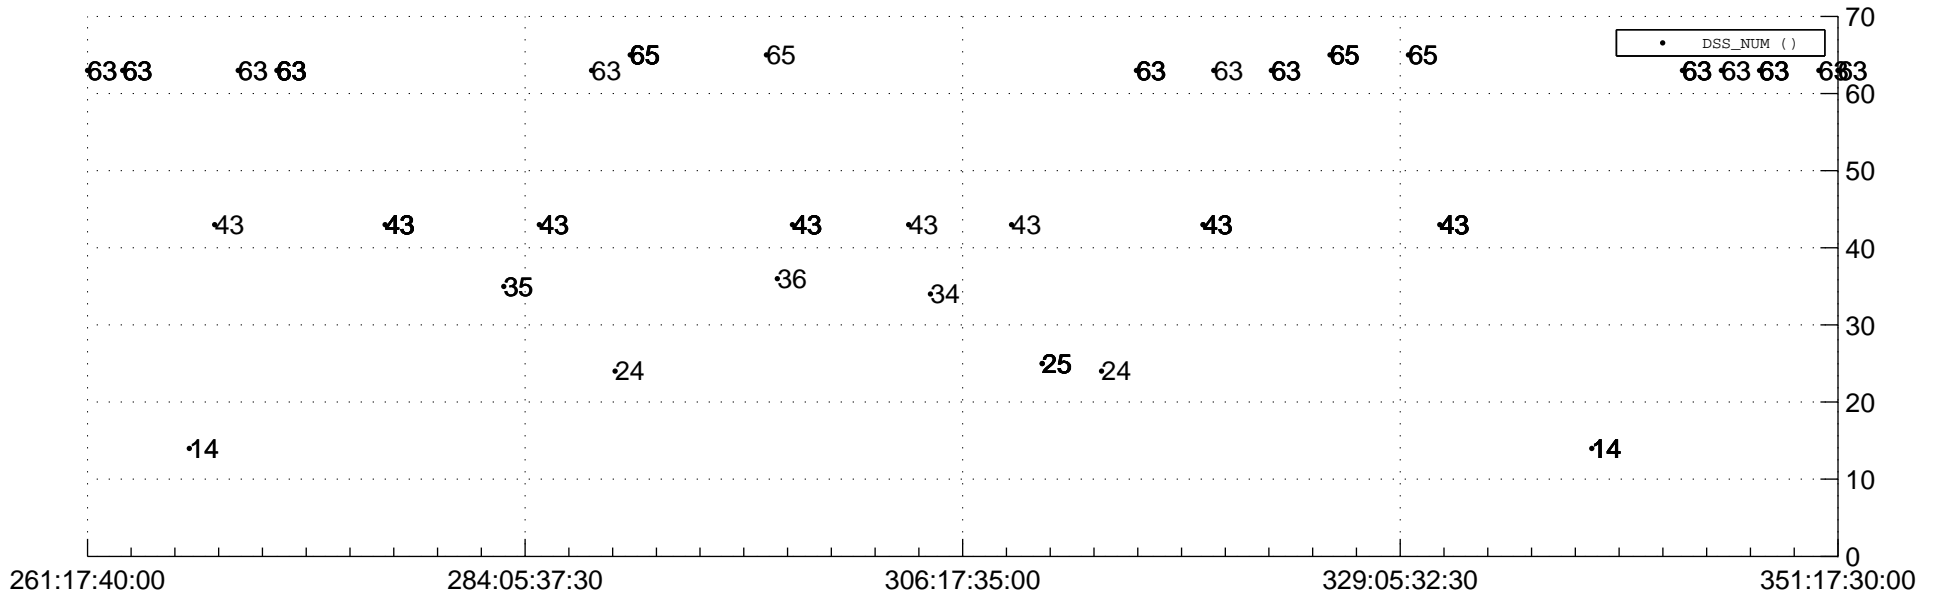

STEREO AHEAD Downlink Performance 2019:352

Number_of_Dropped_Frame

84

DSS_Station

Spacecraft Time (2019:261:17:40:00.000 -2019:351:17:30:00.000)

/disks/d81/project/stereo/mops/assessment/ahead/automation/output/engdump/yesterdaily/ahead_dp_2019_352.csv