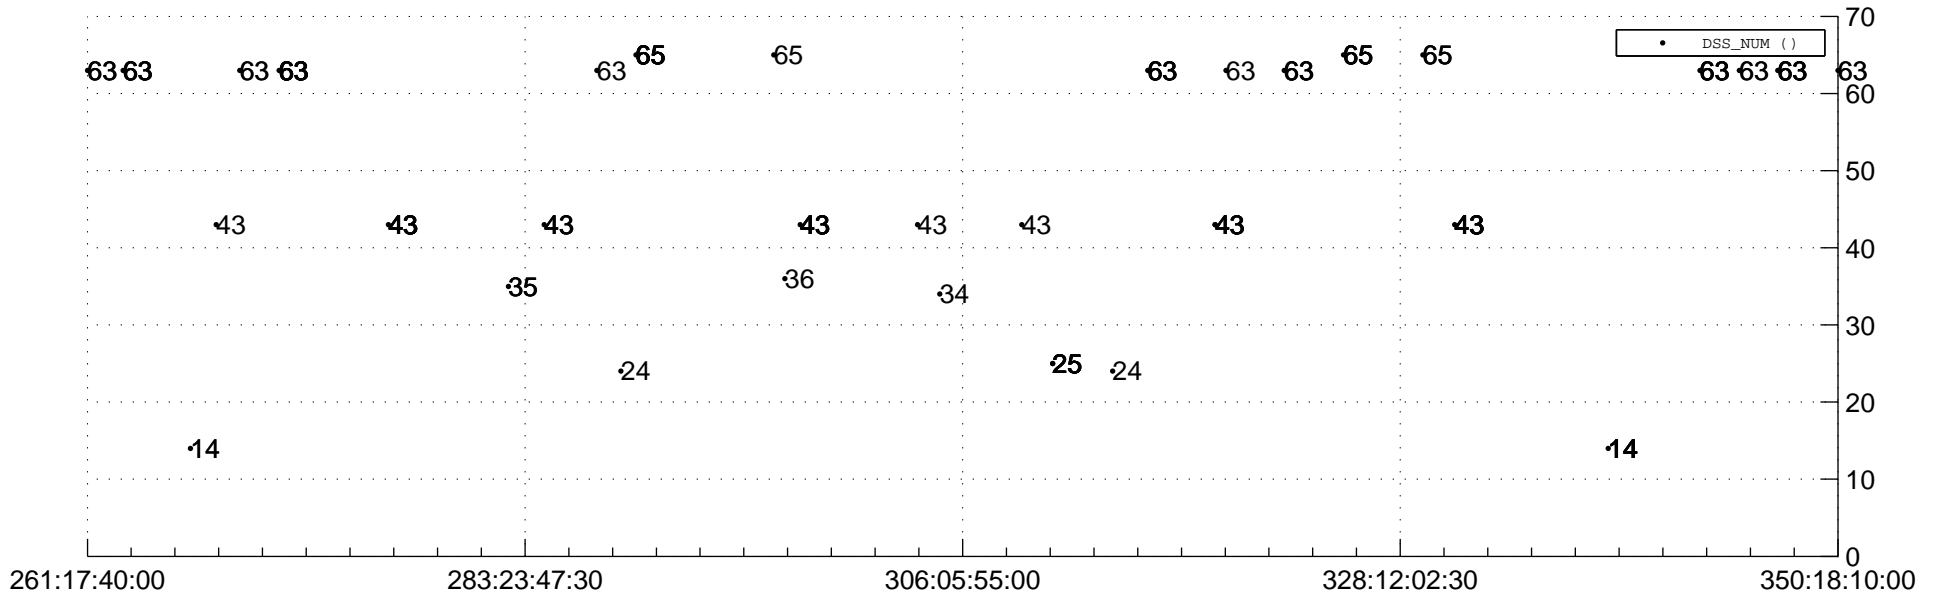

STEREO AHEAD Downlink Performance 2019:351

Number_of_Dropped_Frame

84

DSS_Station

Spacecraft Time (2019:261:17:40:00.000 -2019:350:18:10:00.000)

/disks/d81/project/stereo/mops/assessment/ahead/automation/output/engdump/yesterdaily/ahead_dp_2019_351.csv