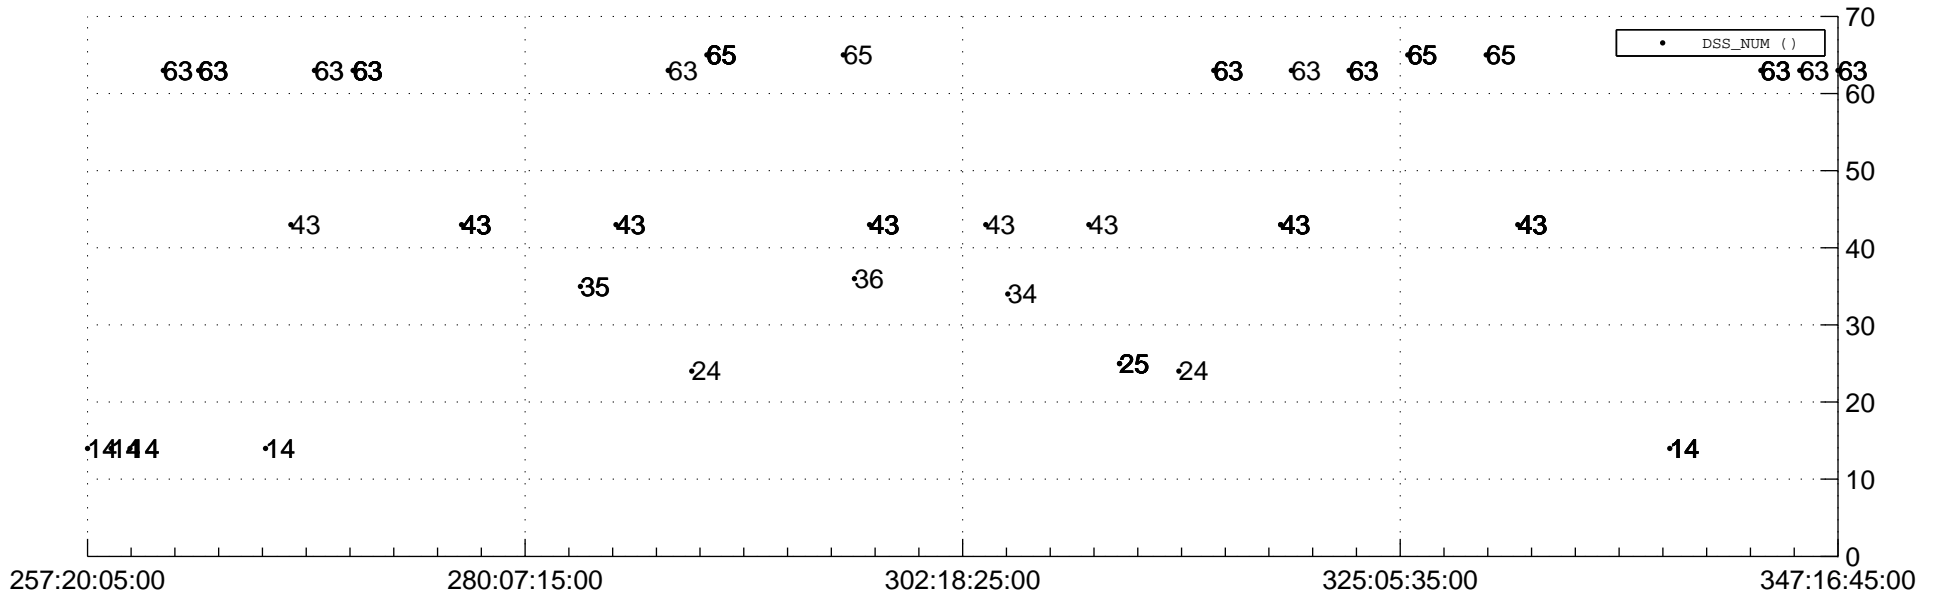

STEREO AHEAD Downlink Performance 2019:349

Number_of_Dropped_Frame

DSS_Station

Spacecraft Time (2019:257:20:05:00.000 -2019:347:16:45:00.000)

/disks/d81/project/stereo/mops/assessment/ahead/automation/output/engdump/yesterdaily/ahead_dp_2019_349.csv