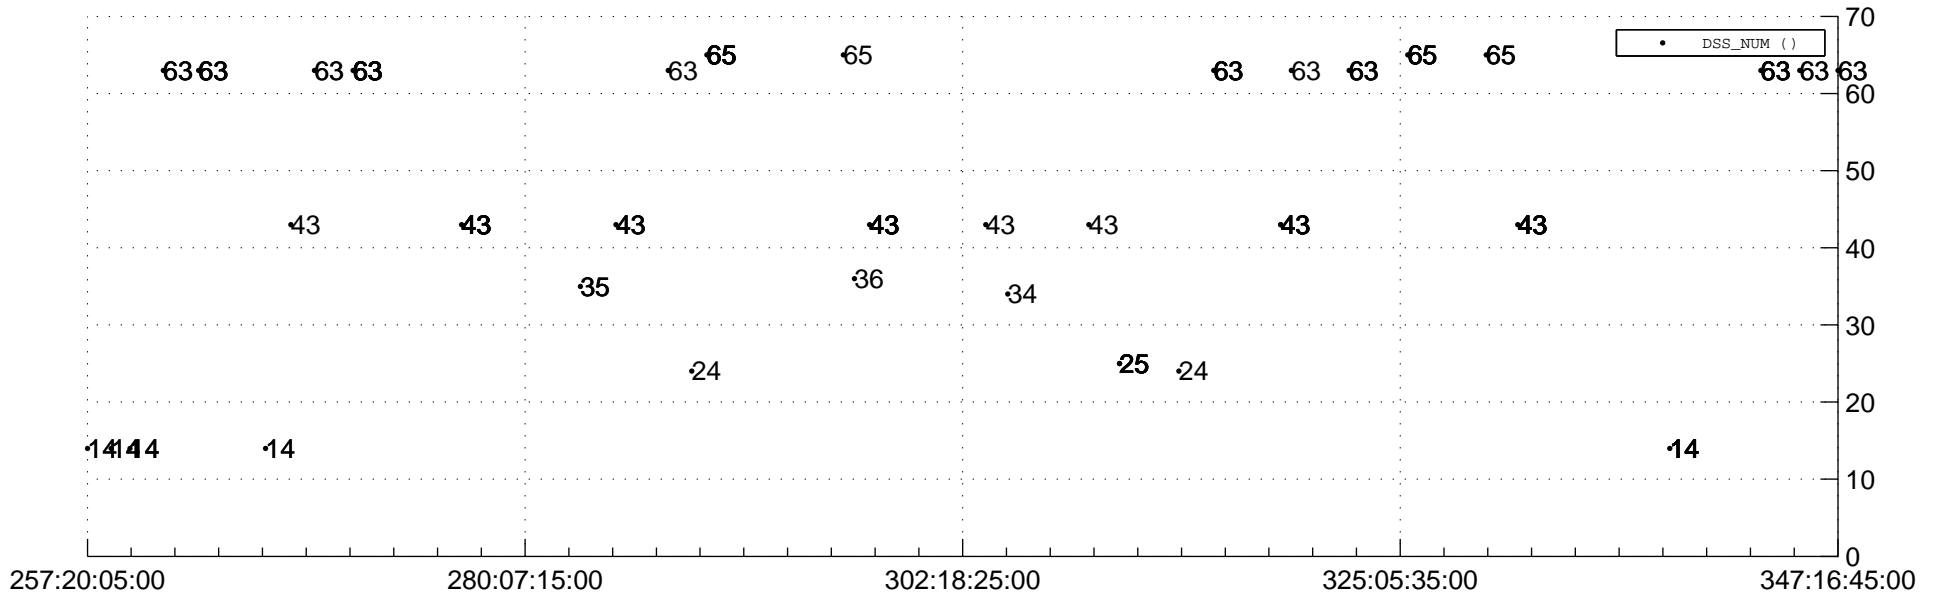

STEREO AHEAD Downlink Performance 2019:348

Number_of_Dropped_Frame

84

DSS_Station

Spacecraft Time (2019:257:20:05:00.000 -2019:347:16:45:00.000)

/disks/d81/project/stereo/mops/assessment/ahead/automation/output/engdump/yesterday/ahead_dp_2019_348.csv