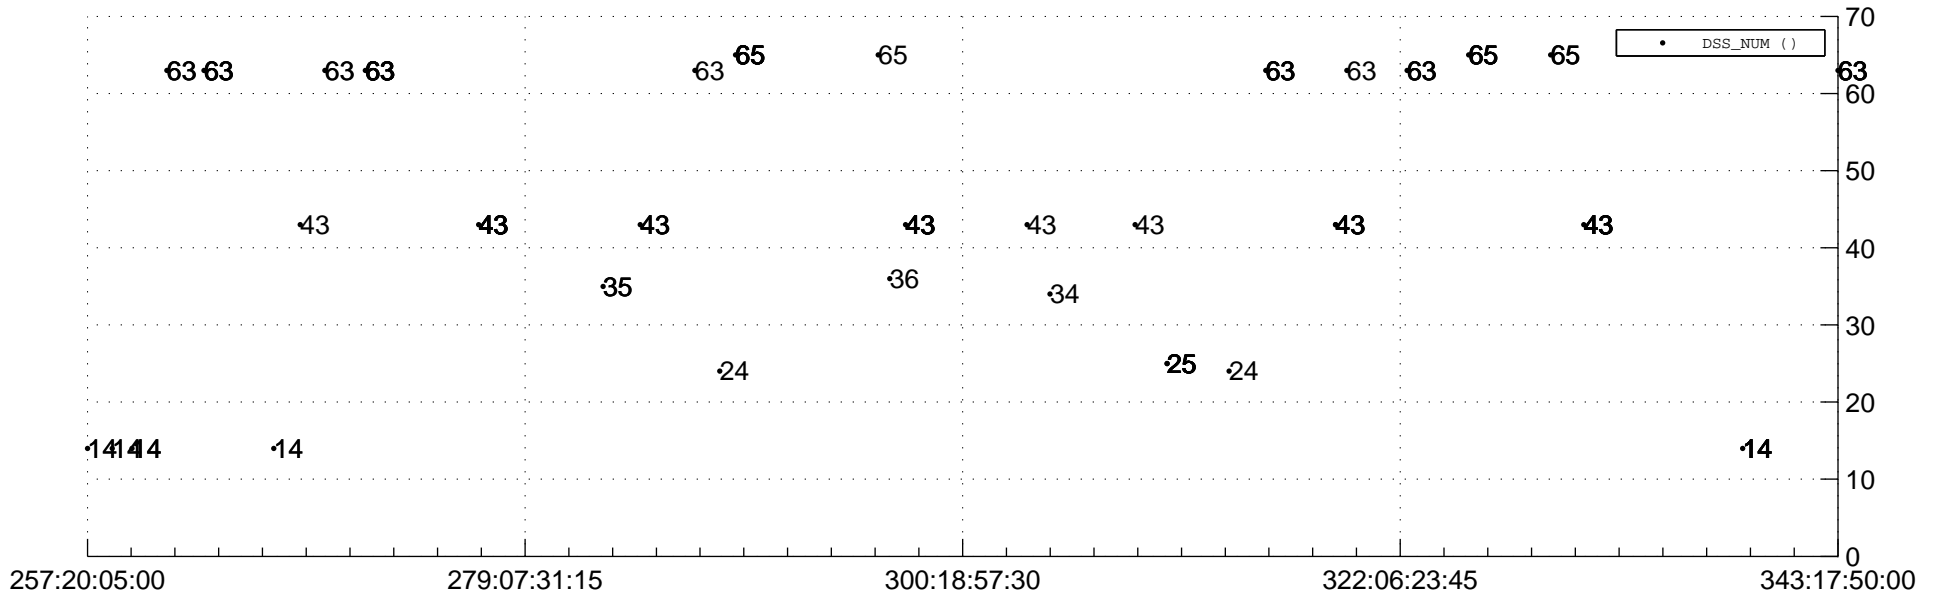

STEREO AHEAD Downlink Performance 2019:346

Number_of_Dropped_Frame

84

DSS_Station

Spacecraft Time (2019:257:20:05:00.000 -2019:343:17:50:00.000)

/disks/d81/project/stereo/mops/assessment/ahead/automation/output/engdump/yesterday/ahead_dp_2019_346.csv