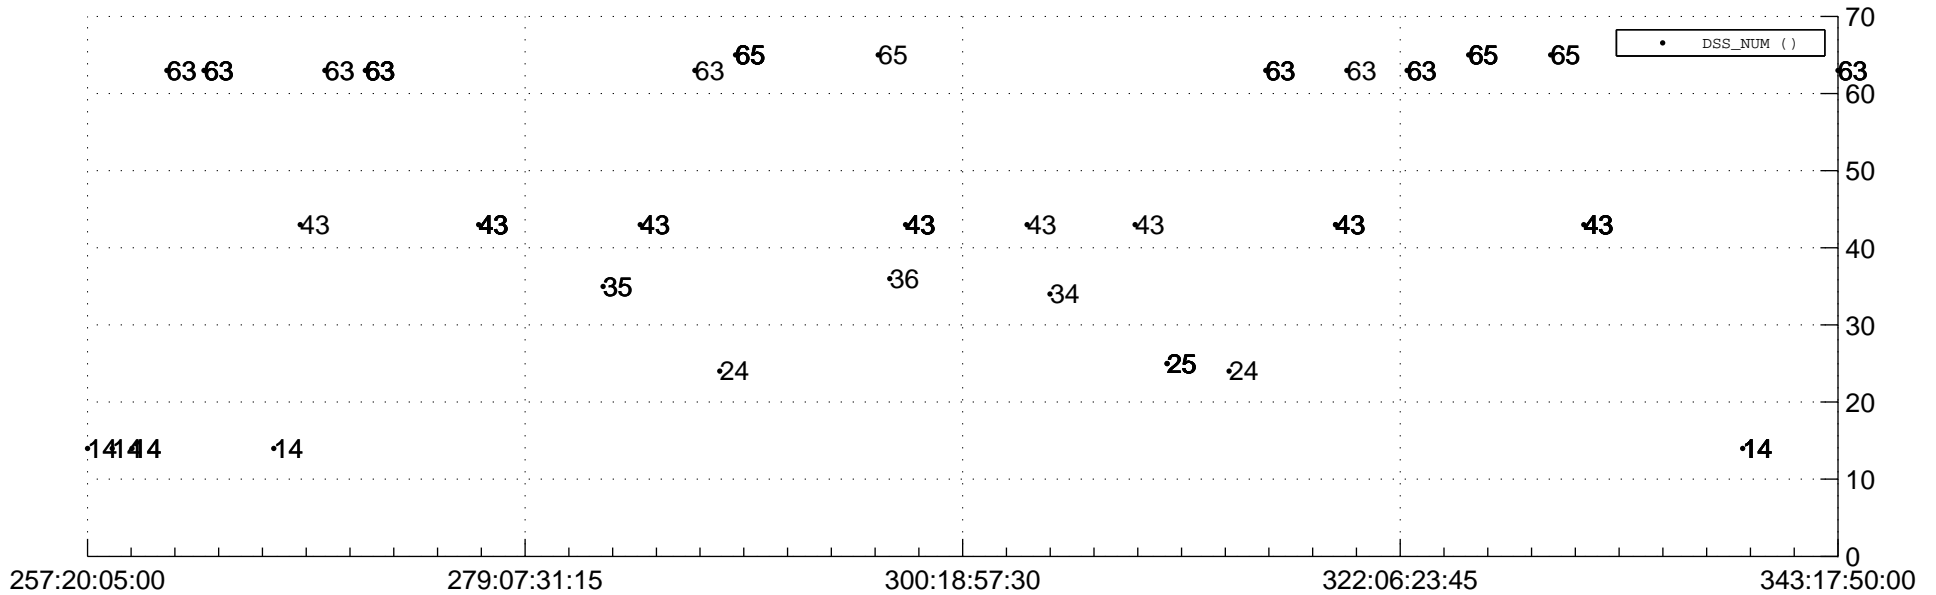

STEREO AHEAD Downlink Performance 2019:345

Number_of_Dropped_Frame

84

DSS_Station

Spacecraft Time (2019:257:20:05:00.000 -2019:343:17:50:00.000)

/disks/d81/project/stereo/mops/assessment/ahead/automation/output/engdump/yesterday/ahead_dp_2019_345.csv