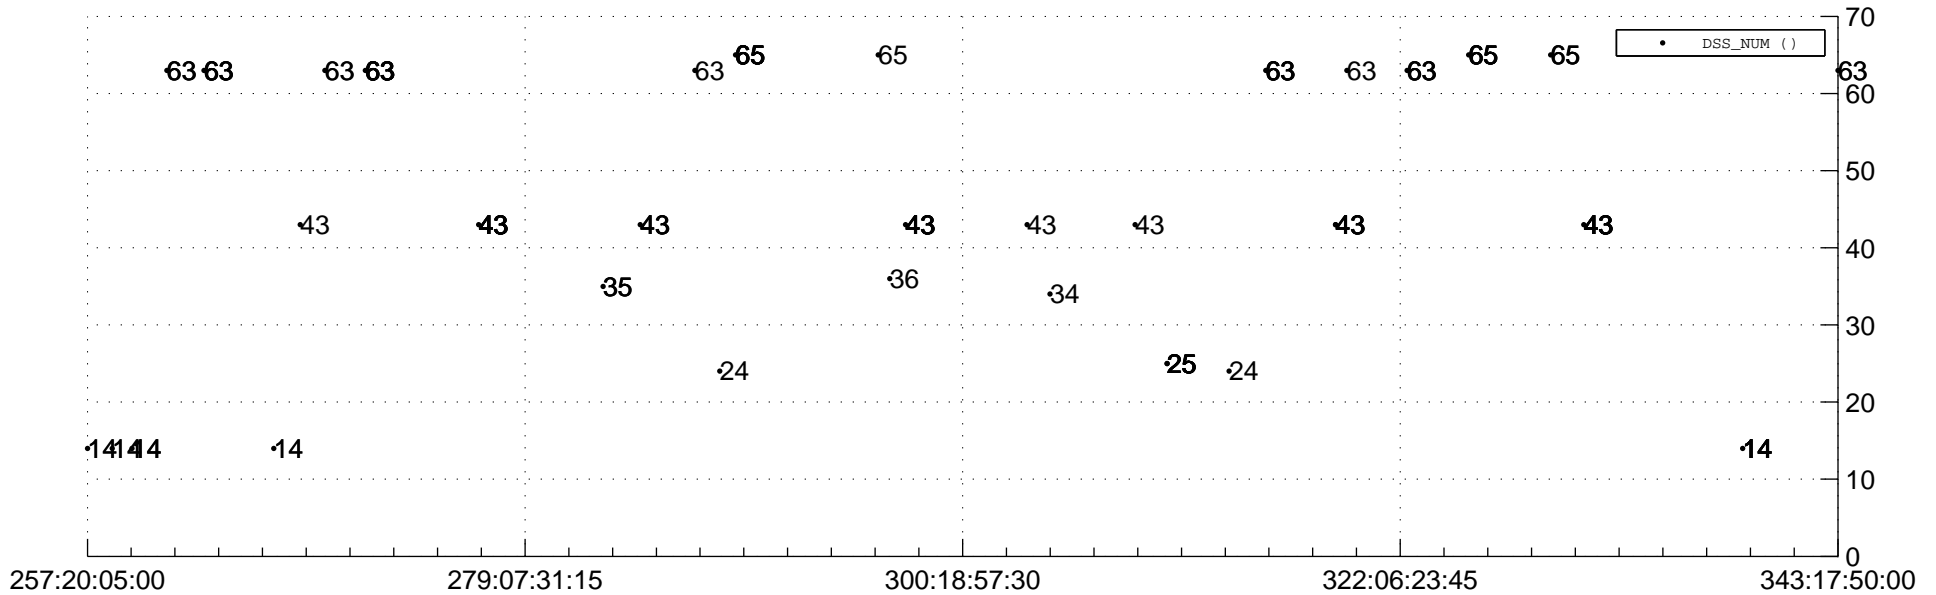

# STEREO AHEAD Downlink Performance 2019:344

## Number\_of\_Dropped\_Frame

84

## DSS\_Station

Spacecraft Time (2019:257:20:05:00.000 -2019:343:17:50:00.000)

/disks/d81/project/stereo/mops/assessment/ahead/automation/output/engdump/yesterday/ahead\_dp\_2019\_344.csv

Date Created: 12/10/2019 12:27:15 PM