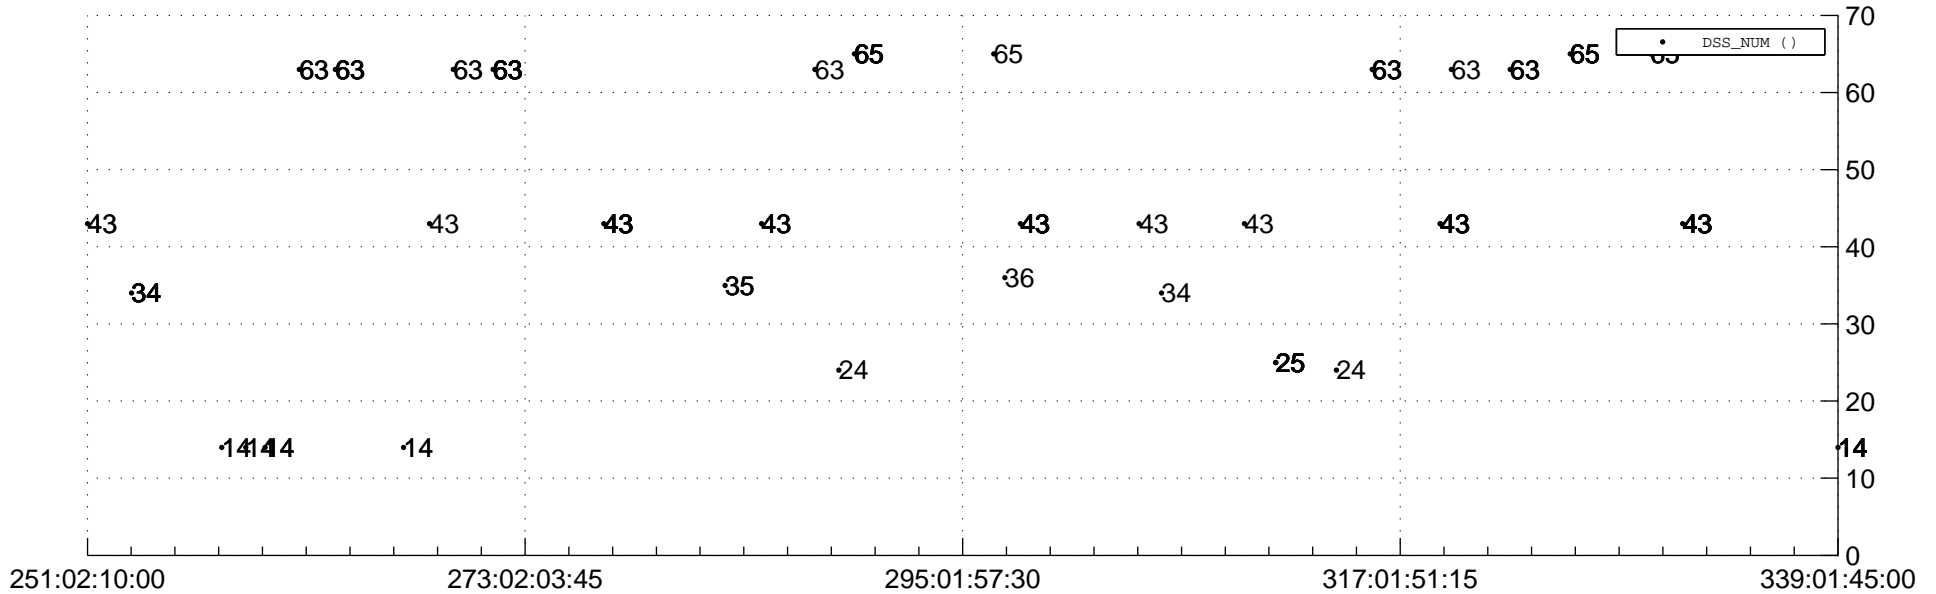

STEREO AHEAD Downlink Performance 2019:343

Number_of_Dropped_Frame

84

DSS_Station

Spacecraft Time (2019:251:02:10:00.000 -2019:339:01:45:00.000)

/disks/d81/project/stereo/mops/assessment/ahead/automation/output/engdump/yesterday/ahead_dp_2019_343.csv