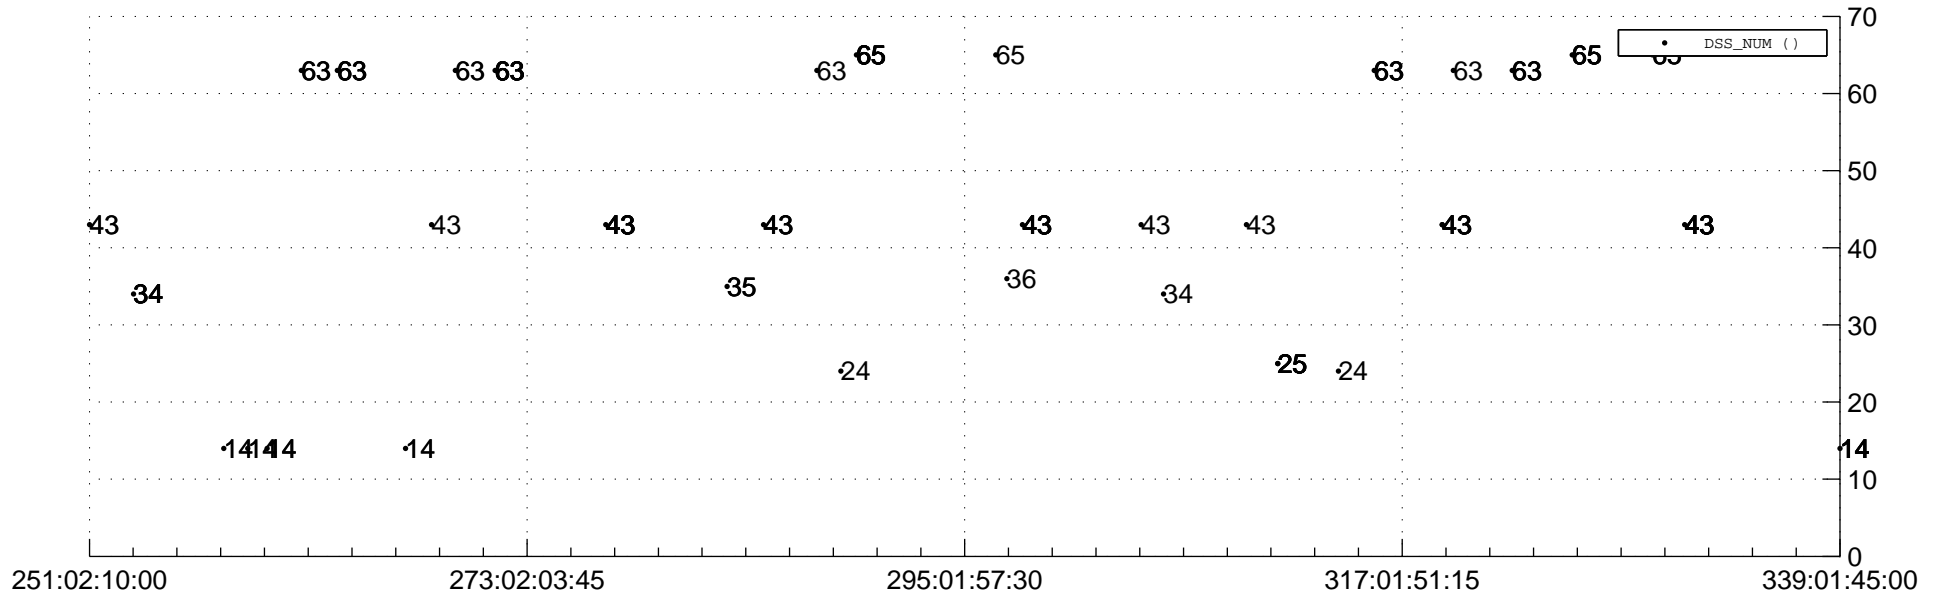

STEREO AHEAD Downlink Performance 2019:342

Number_of_Dropped_Frame

84

DSS_Station

Spacecraft Time (2019:251:02:10:00.000 -2019:339:01:45:00.000)

/disks/d81/project/stereo/mops/assessment/ahead/automation/output/engdump/yesterdaily/ahead_dp_2019_342.csv