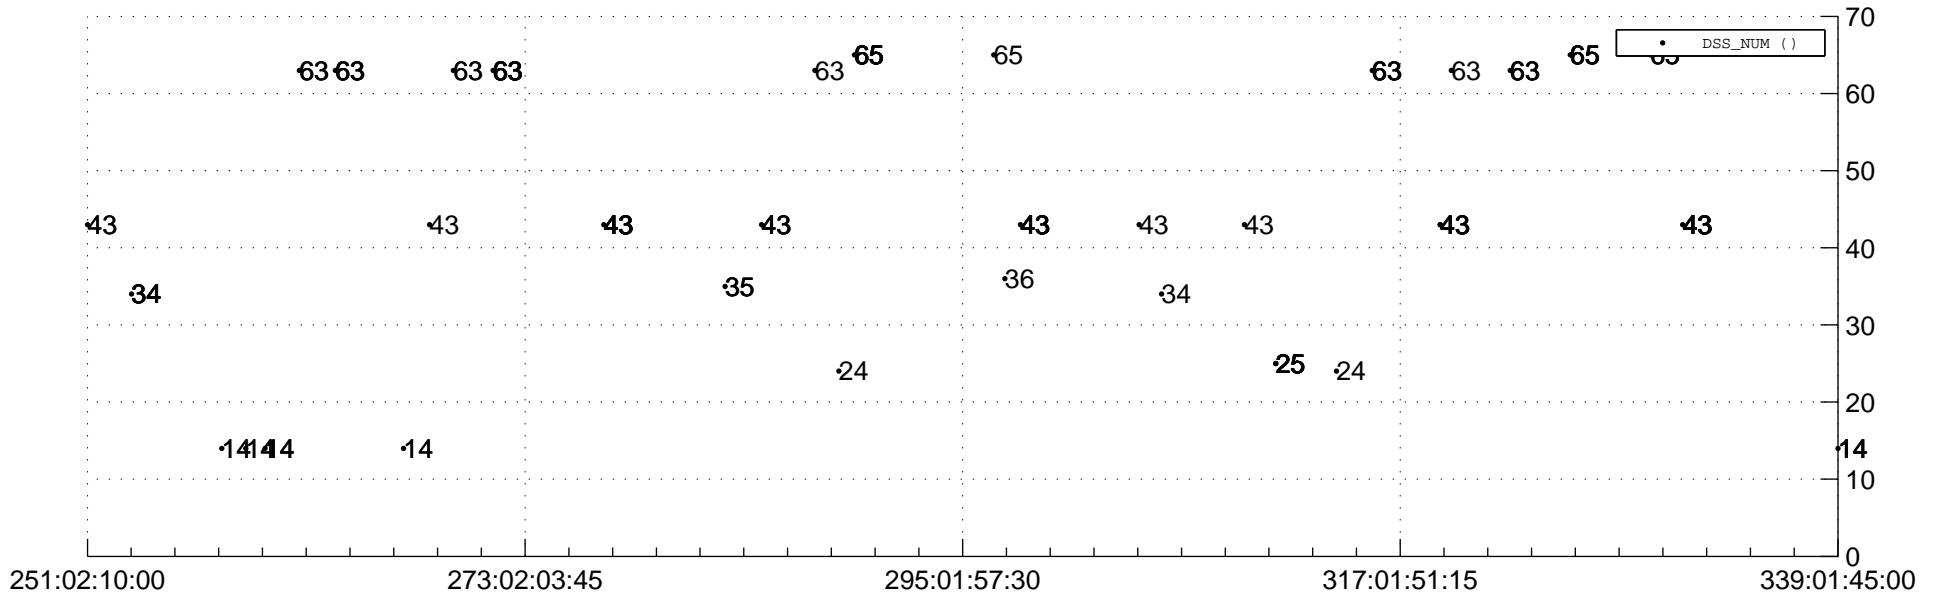

# STEREO AHEAD Downlink Performance 2019:340

## Number\_of\_Dropped\_Frame

84

## DSS\_Station

Spacecraft Time (2019:251:02:10:00.000 -2019:339:01:45:00.000)

/disks/d81/project/stereo/mops/assessment/ahead/automation/output/engdump/yesterdaily/ahead\_dp\_2019\_340.csv

Date Created: 12/06/2019 12:26:14 PM