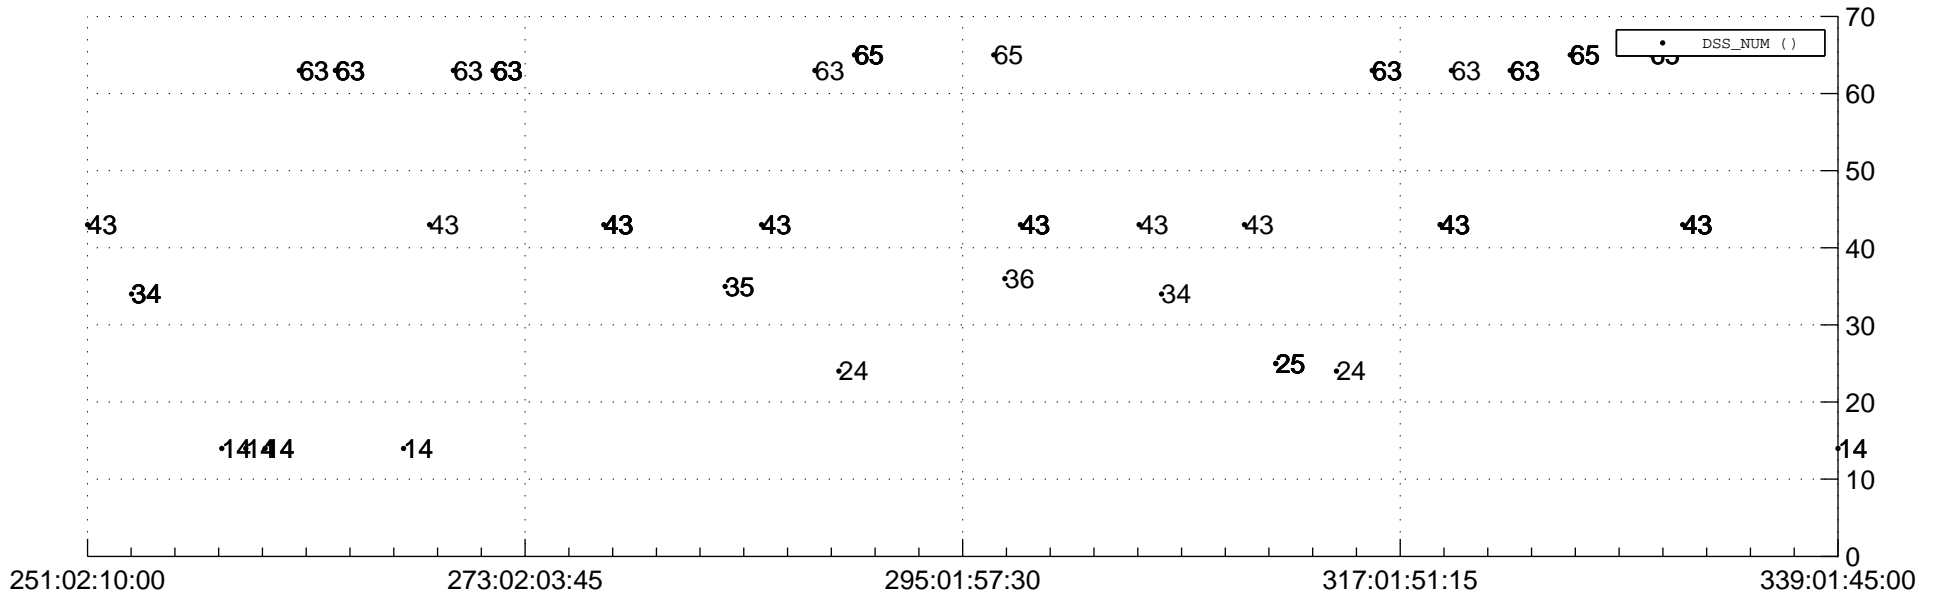

STEREO AHEAD Downlink Performance 2019:339

Number_of_Dropped_Frame

84

DSS_Station

Spacecraft Time (2019:251:02:10:00.000 -2019:339:01:45:00.000)

/disks/d81/project/stereo/mops/assessment/ahead/automation/output/engdump/yesterday/ahead_dp_2019_339.csv