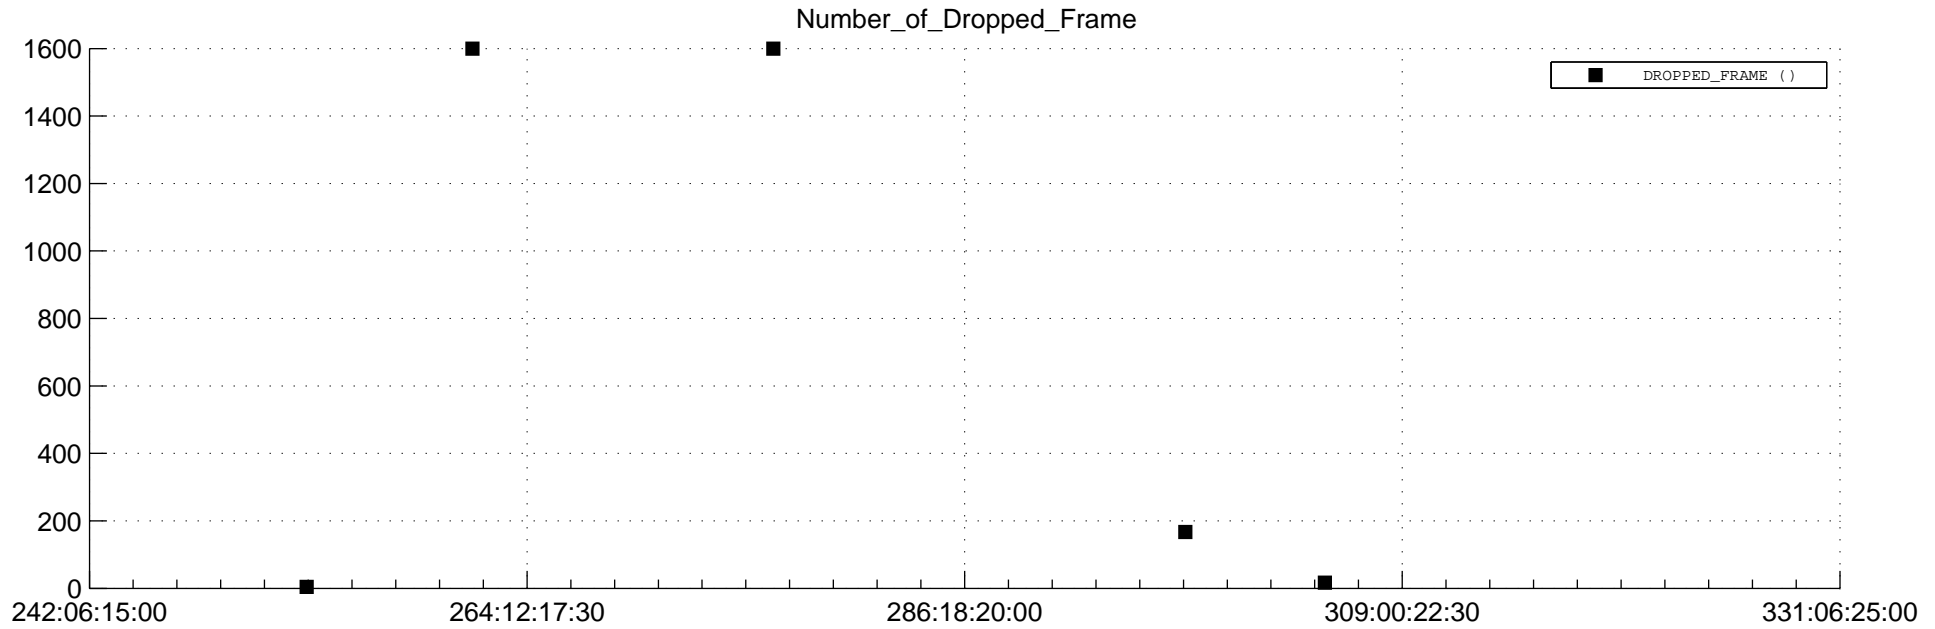

STEREO AHEAD Downlink Performance 2019:338

84