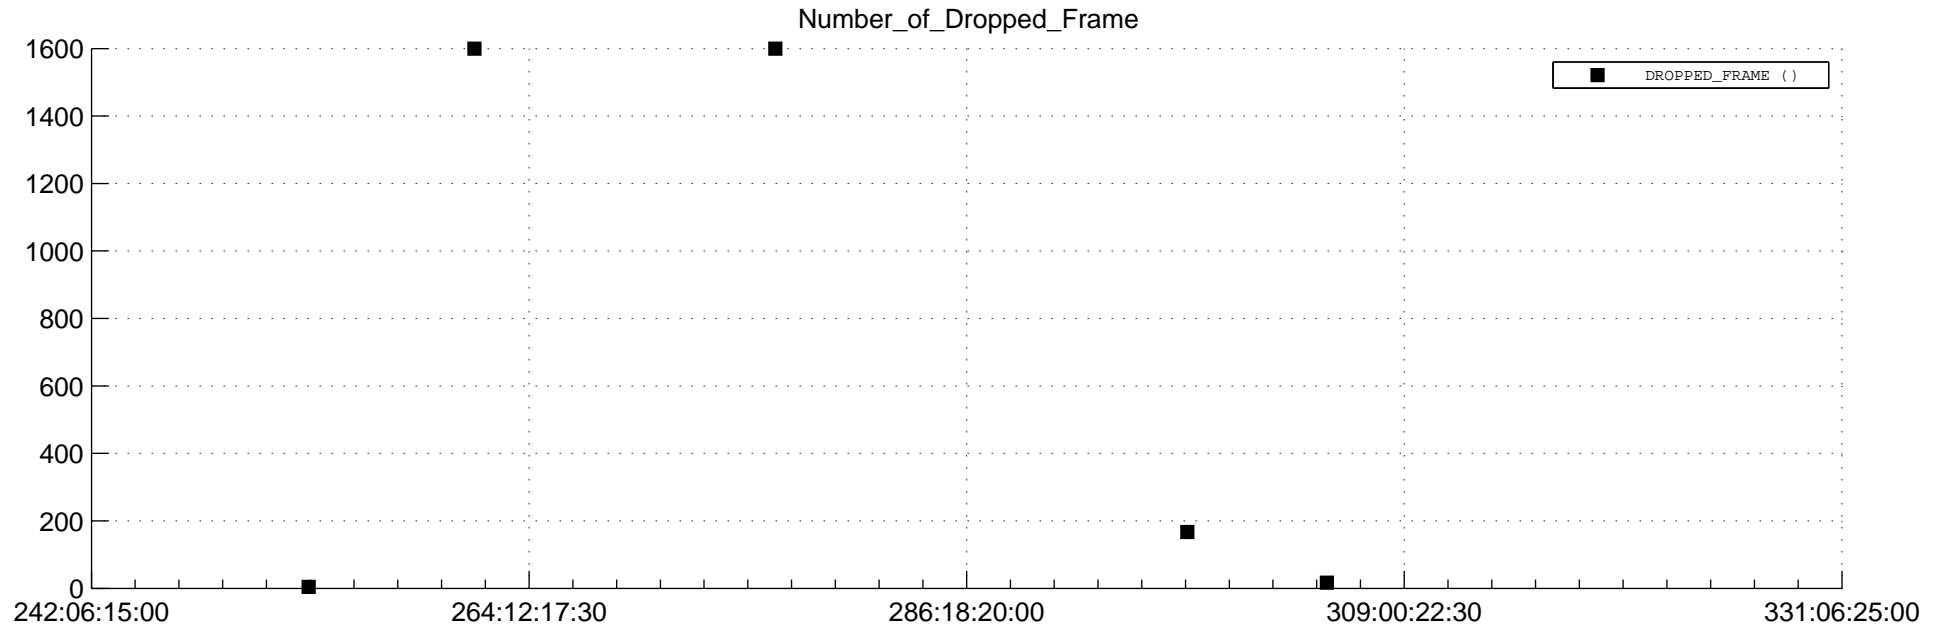

STEREO AHEAD Downlink Performance 2019:336

84