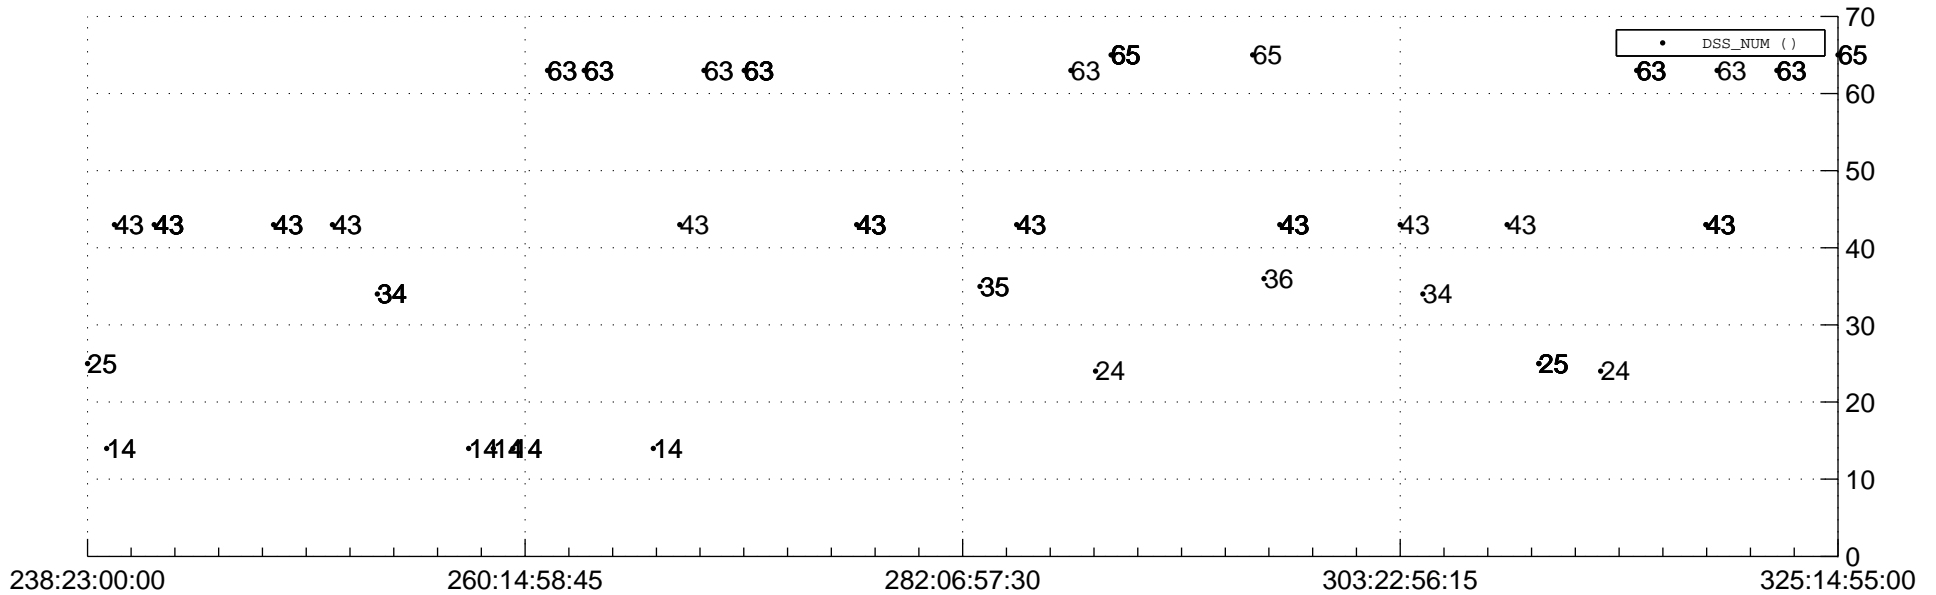

STEREO AHEAD Downlink Performance 2019:327

Number_of_Dropped_Frame

84

DSS_Station

Spacecraft Time (2019:238:23:00:00.000 -2019:325:14:55:00.000)

/disks/d81/project/stereo/mops/assessment/ahead/automation/output/engdump/yesterdaily/ahead_dp_2019_327.csv