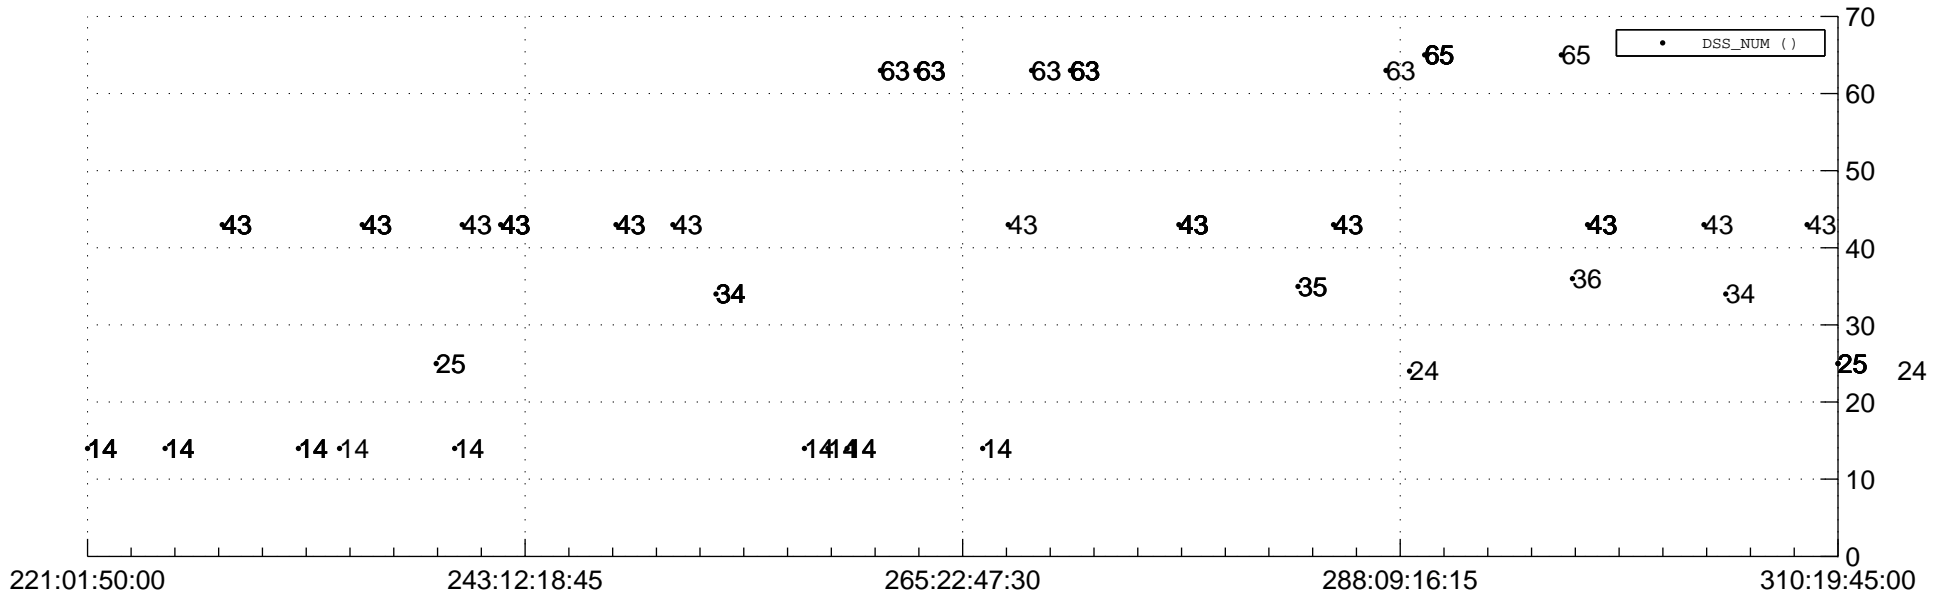

STEREO AHEAD Downlink Performance 2019:314

Number_of_Dropped_Frame

84

DSS_Station

Spacecraft Time (2019:221:01:50:00.000 -2019:310:19:45:00.000)

/disks/d81/project/stereo/mops/assessment/ahead/automation/output/engdump/yesterdaily/ahead_dp_2019_314.csv