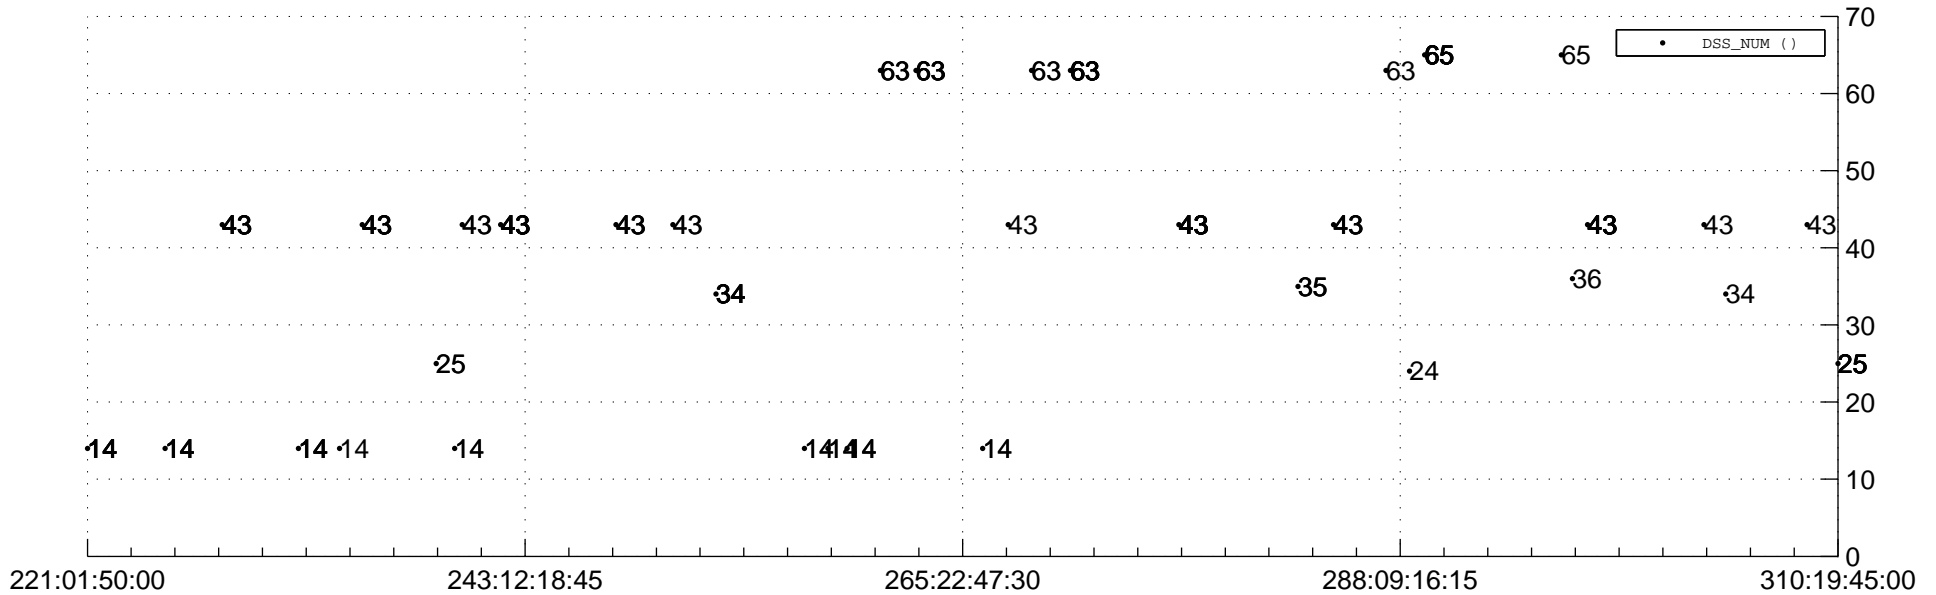

STEREO AHEAD Downlink Performance 2019:313

Number_of_Dropped_Frame

84

DSS_Station

Spacecraft Time (2019:221:01:50:00.000 -2019:310:19:45:00.000)

/disks/d81/project/stereo/mops/assessment/ahead/automation/output/engdump/yesterdaily/ahead_dp_2019_313.csv