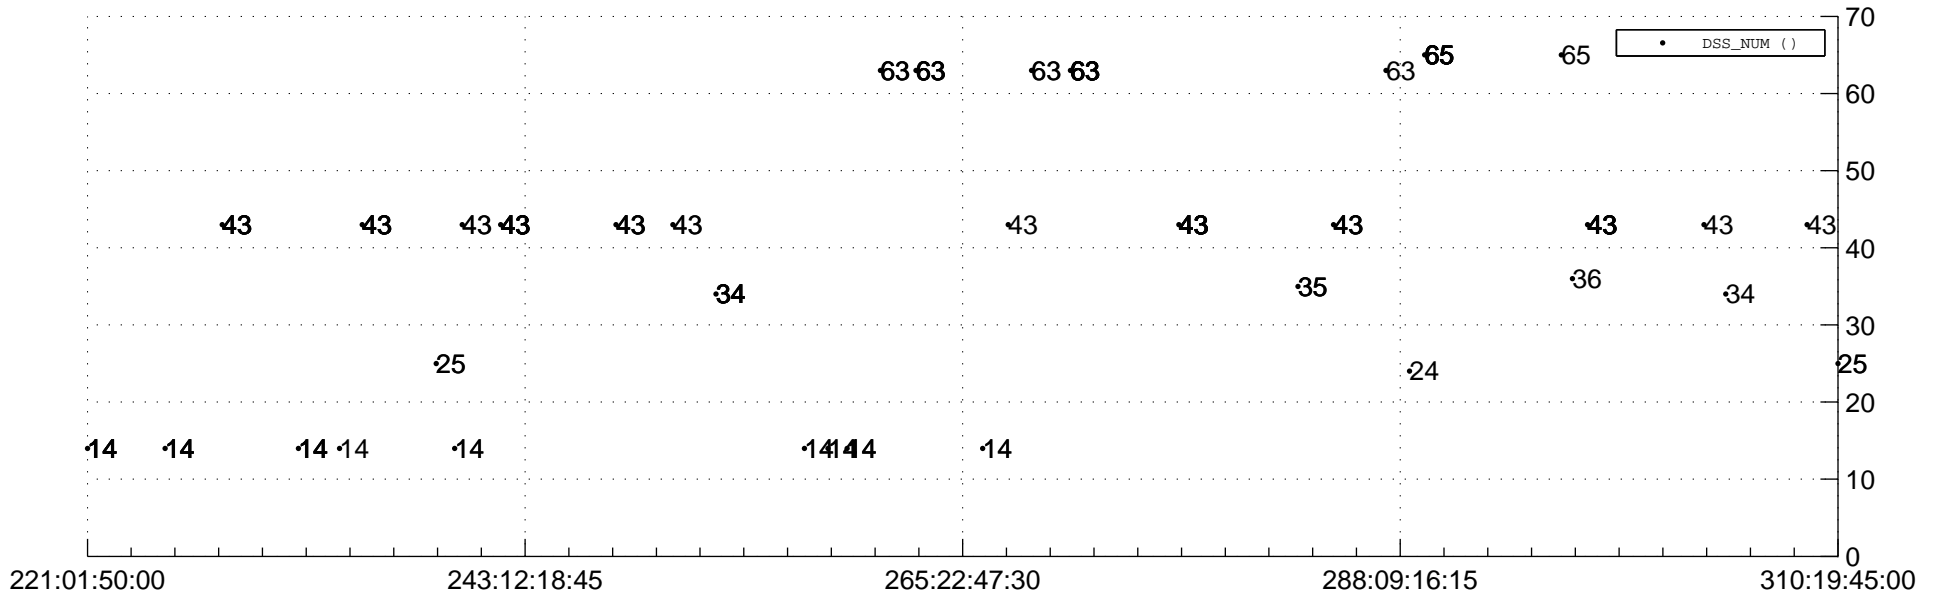

STEREO AHEAD Downlink Performance 2019:311

Number_of_Dropped_Frame

84

DSS_Station

Spacecraft Time (2019:221:01:50:00.000 -2019:310:19:45:00.000)

/disks/d81/project/stereo/mops/assessment/ahead/automation/output/engdump/yesterday/ahead_dp_2019_311.csv