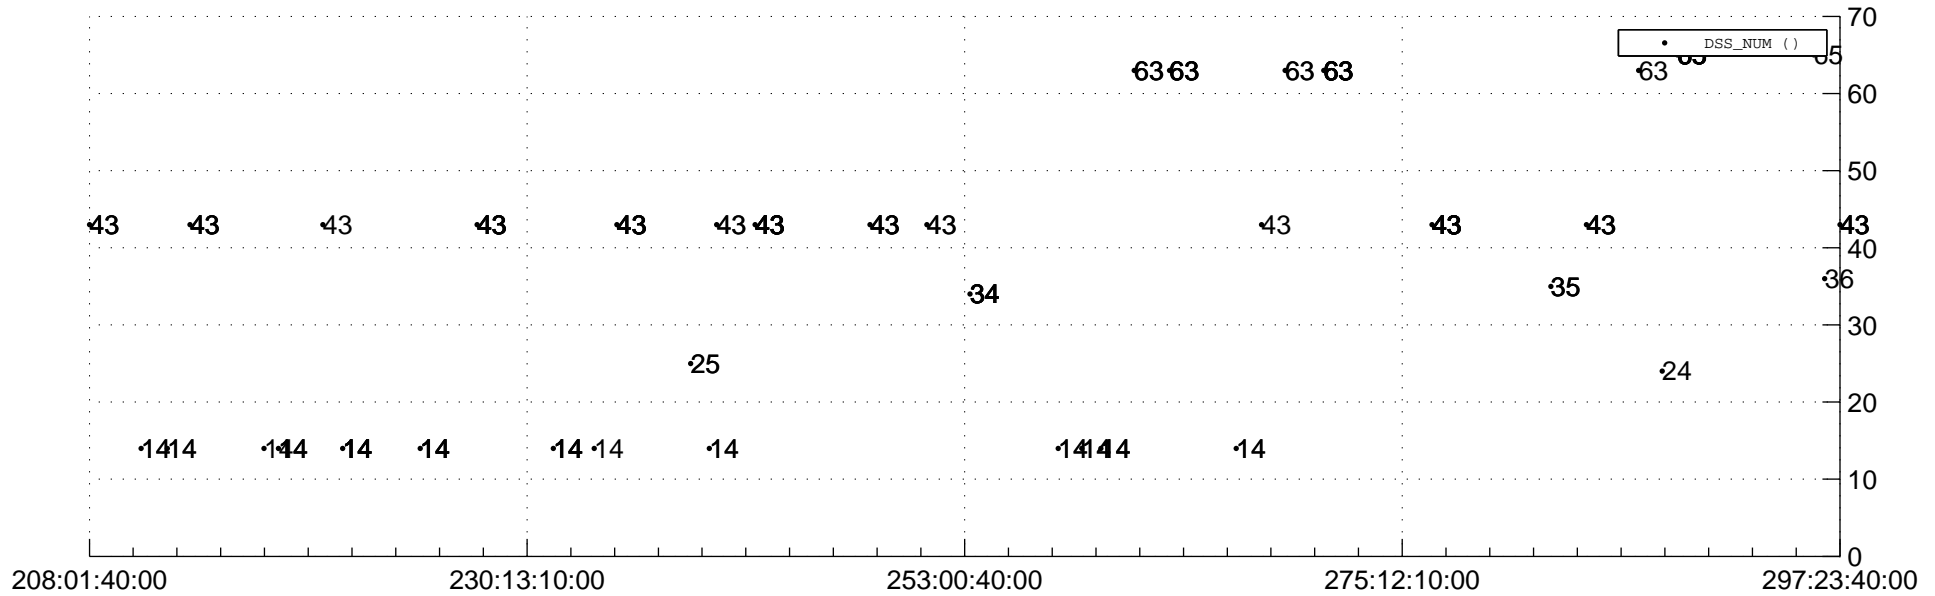

STEREO AHEAD Downlink Performance 2019:301

Number_of_Dropped_Frame

DSS_Station

Spacecraft Time (2019:208:01:40:00.000 –2019:297:23:40:00.000)

/disks/d81/project/stereo/mops/assessment/ahead/automation/output/engdump/yesterdaily/ahead_dp_2019_301.csv