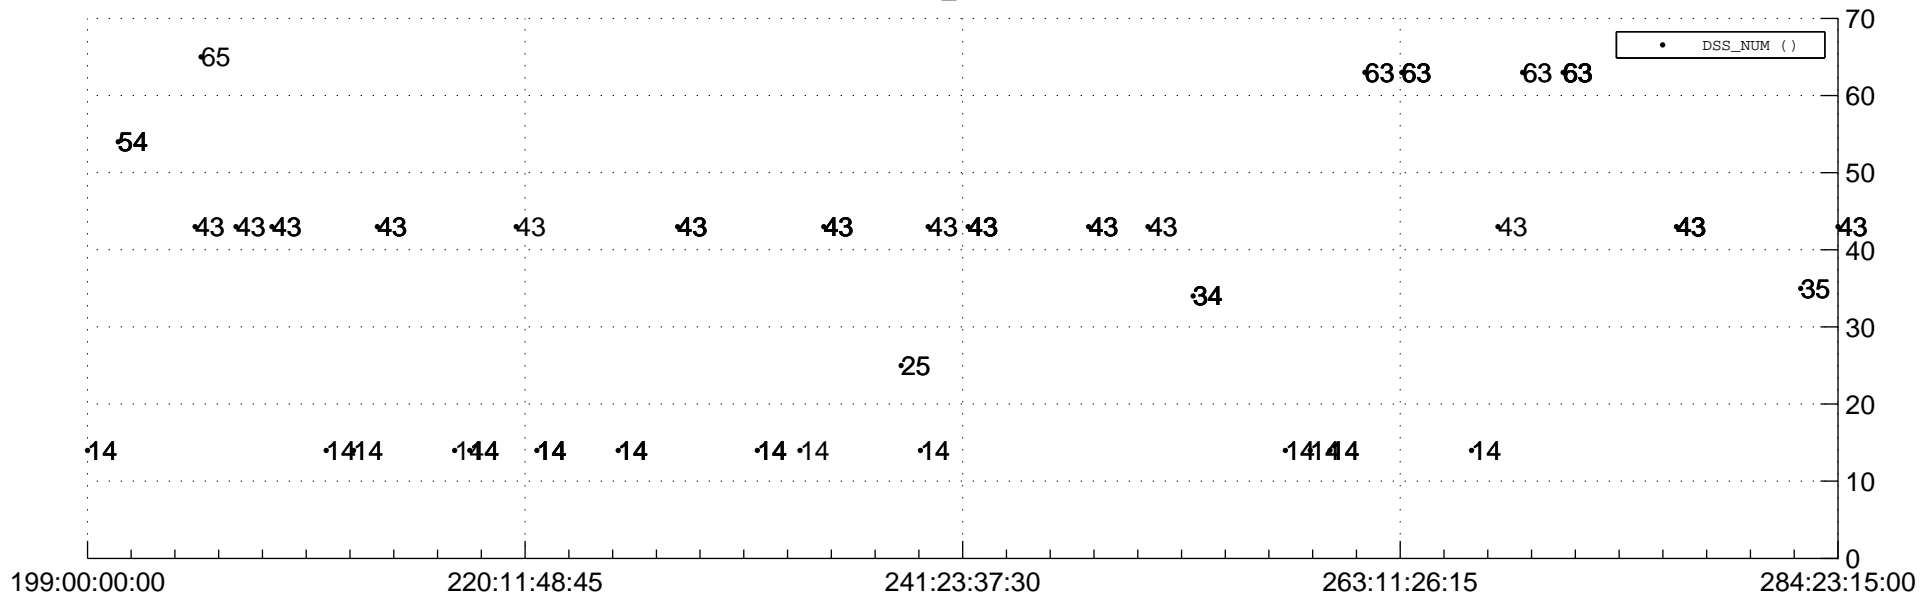

# STEREO AHEAD Downlink Performance 2019:287

## Number\_of\_Dropped\_Frame

## DSS\_Station

Spacecraft Time (2019:199:00:00:00.000 –2019:284:23:15:00.000)

/disks/d81/project/stereo/mops/assessment/ahead/automation/output/engdump/yesterdaily/ahead\_dp\_2019\_287.csv

Date Created: 10/14/2019 11:41:46 AM