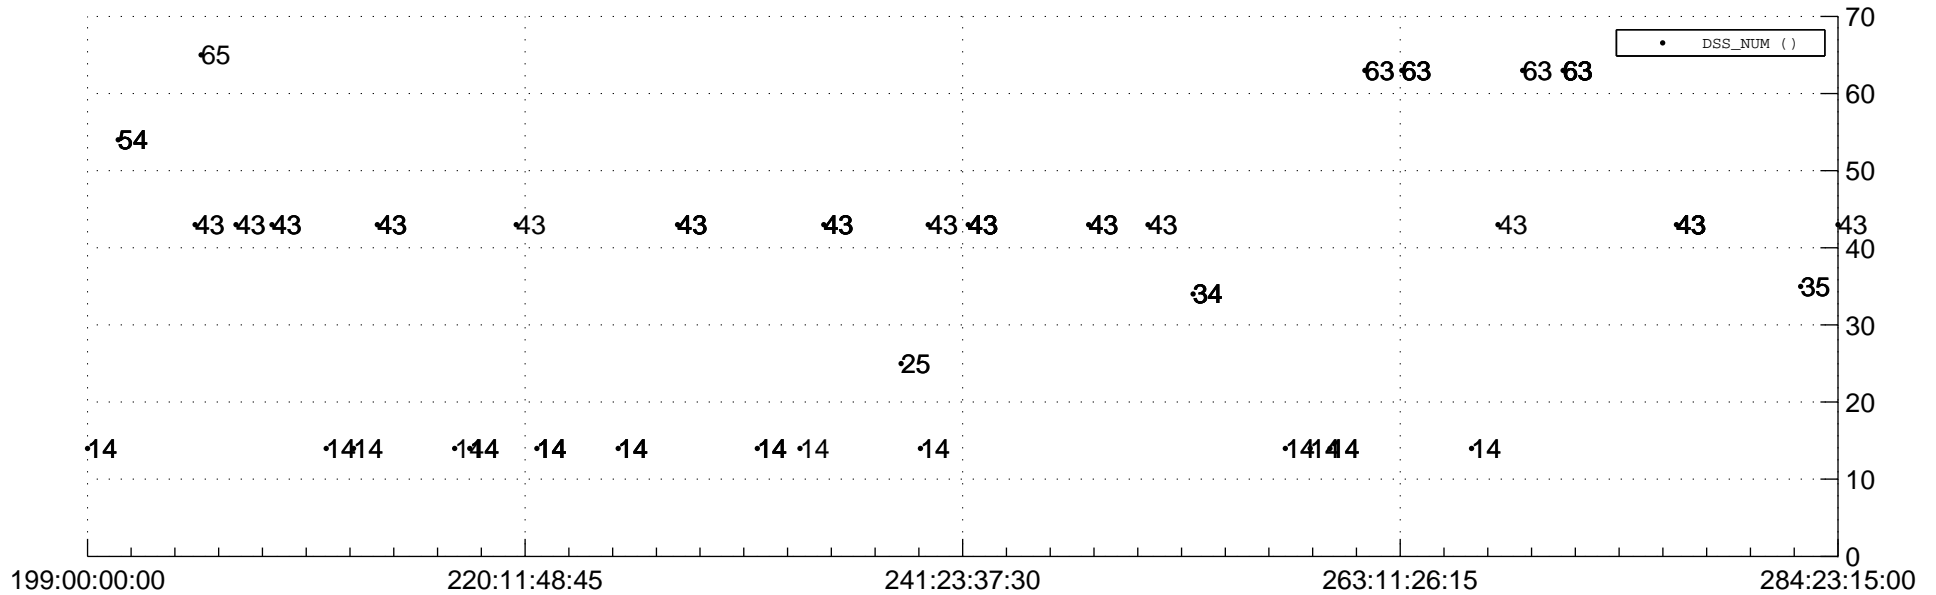

# STEREO AHEAD Downlink Performance 2019:285

## Number\_of\_Dropped\_Frame

## DSS\_Station

Spacecraft Time (2019:199:00:00:00.000 -2019:284:23:15:00.000)

/disks/d81/project/stereo/mops/assessment/ahead/automation/output/engdump/yesterdaily/ahead\_dp\_2019\_285.csv

Date Created: 10/12/2019 11:29:38 AM