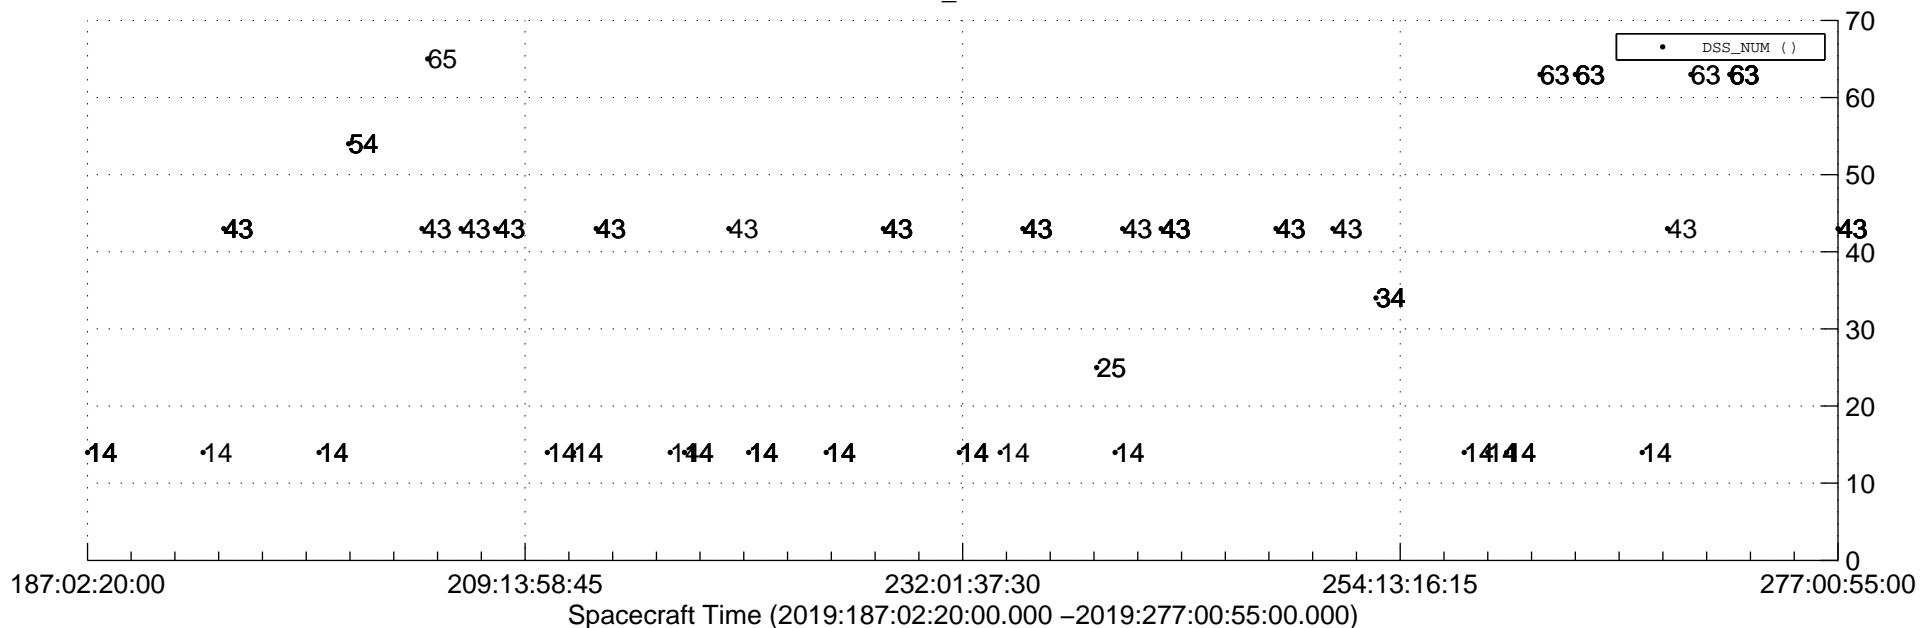

# STEREO AHEAD Downlink Performance 2019:280

## Number\_of\_Dropped\_Frame

## DSS\_Station

Spacecraft Time (2019:187:02:20:00.000 -2019:277:00:55:00.000)

/disks/d81/project/stereo/mops/assessment/ahead/automation/output/engdump/yesterday/ahead\_dp\_2019\_280.csv

Date Created: 10/07/2019 10:40:30 AM