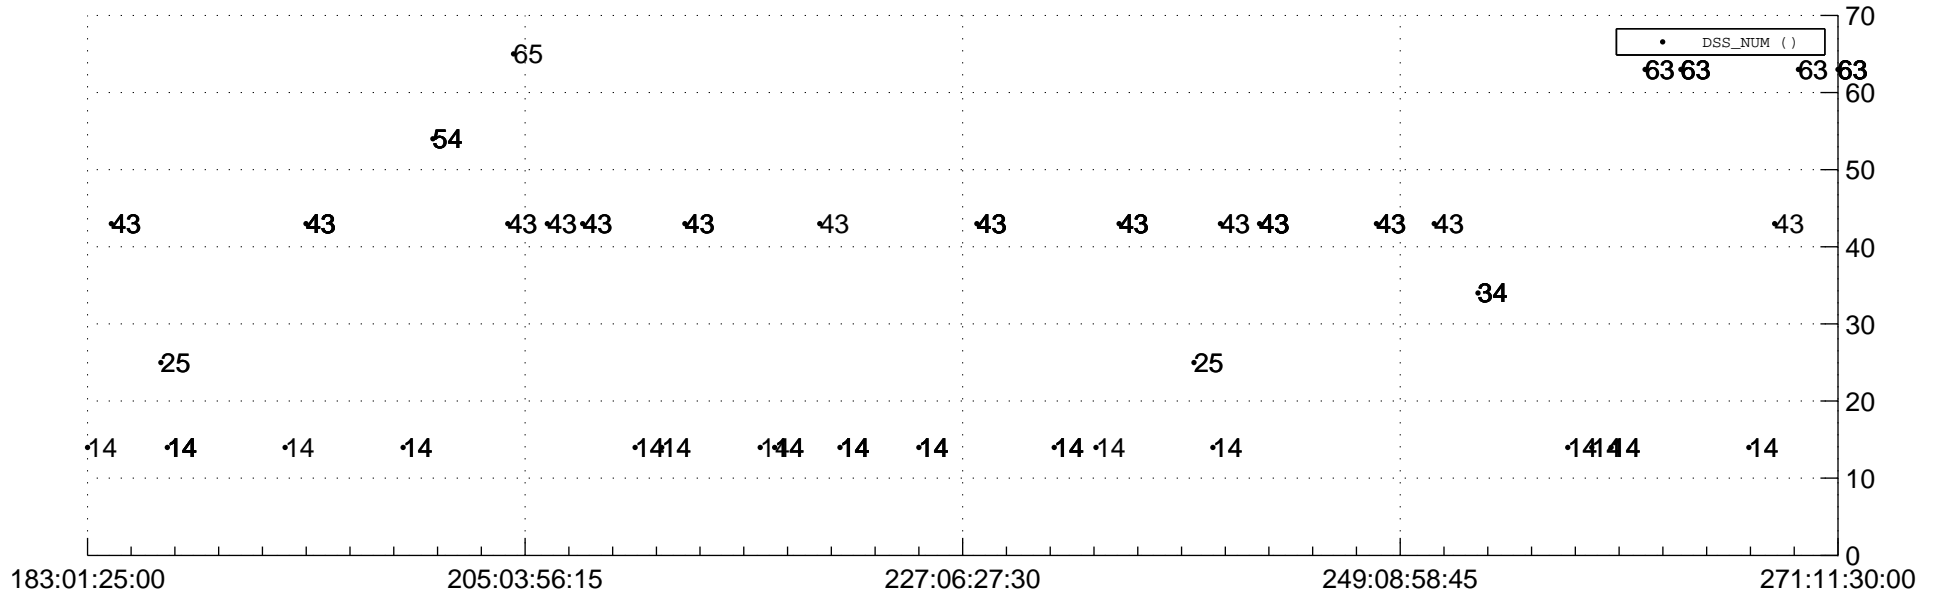

STEREO AHEAD Downlink Performance 2019:275

Number_of_Dropped_Frame

DSS_Station

Spacecraft Time (2019:183:01:25:00.000 –2019:271:11:30:00.000)

/disks/d81/project/stereo/mops/assessment/ahead/automation/output/engdump/yesterday/ahead_dp_2019_275.csv