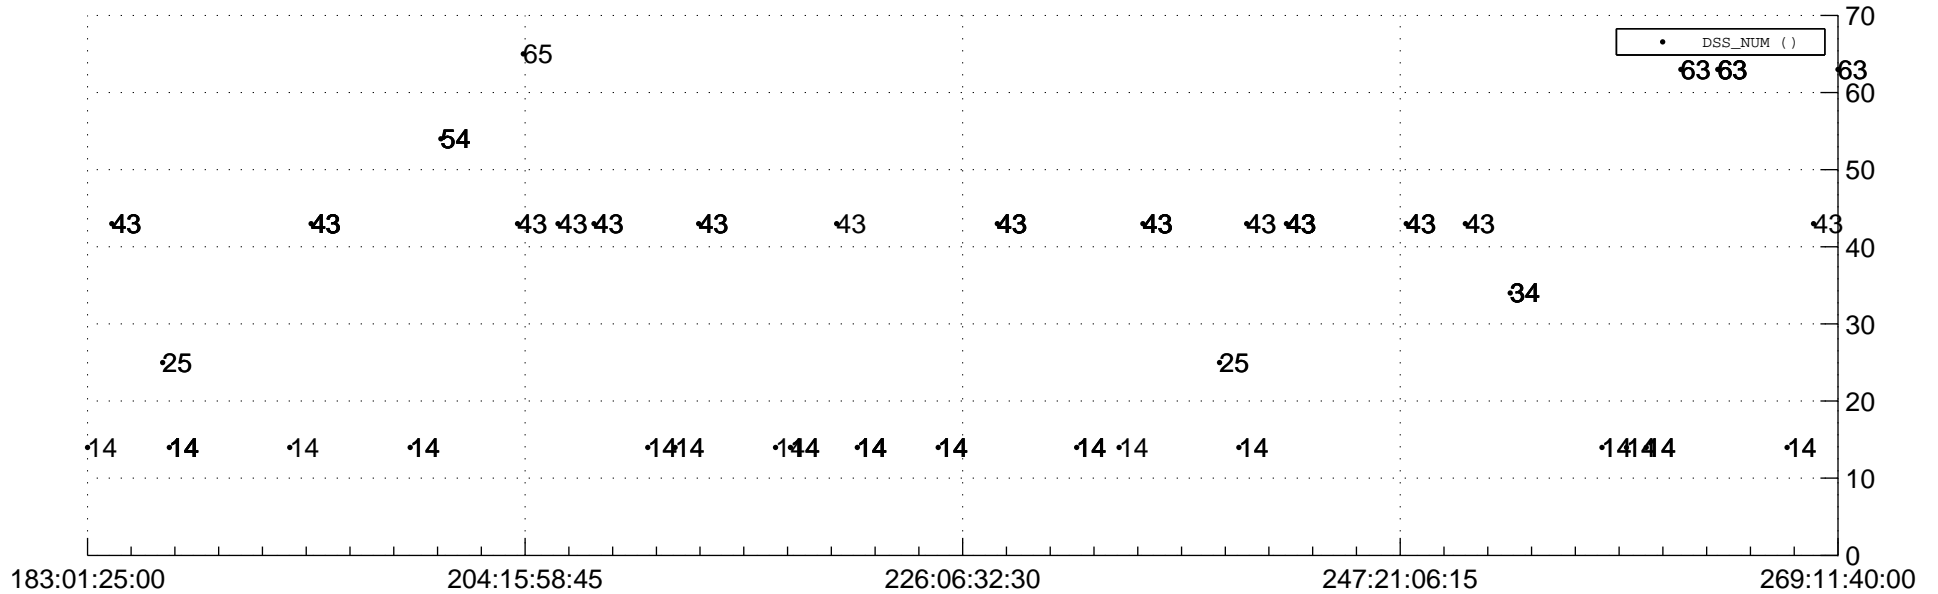

STEREO AHEAD Downlink Performance 2019:270

Number_of_Dropped_Frame

DSS_Station

Spacecraft Time (2019:183:01:25:00.000 -2019:269:11:40:00.000)

/disks/d81/project/stereo/mops/assessment/ahead/automation/output/engdump/yesterday/ahead_dp_2019_270.csv