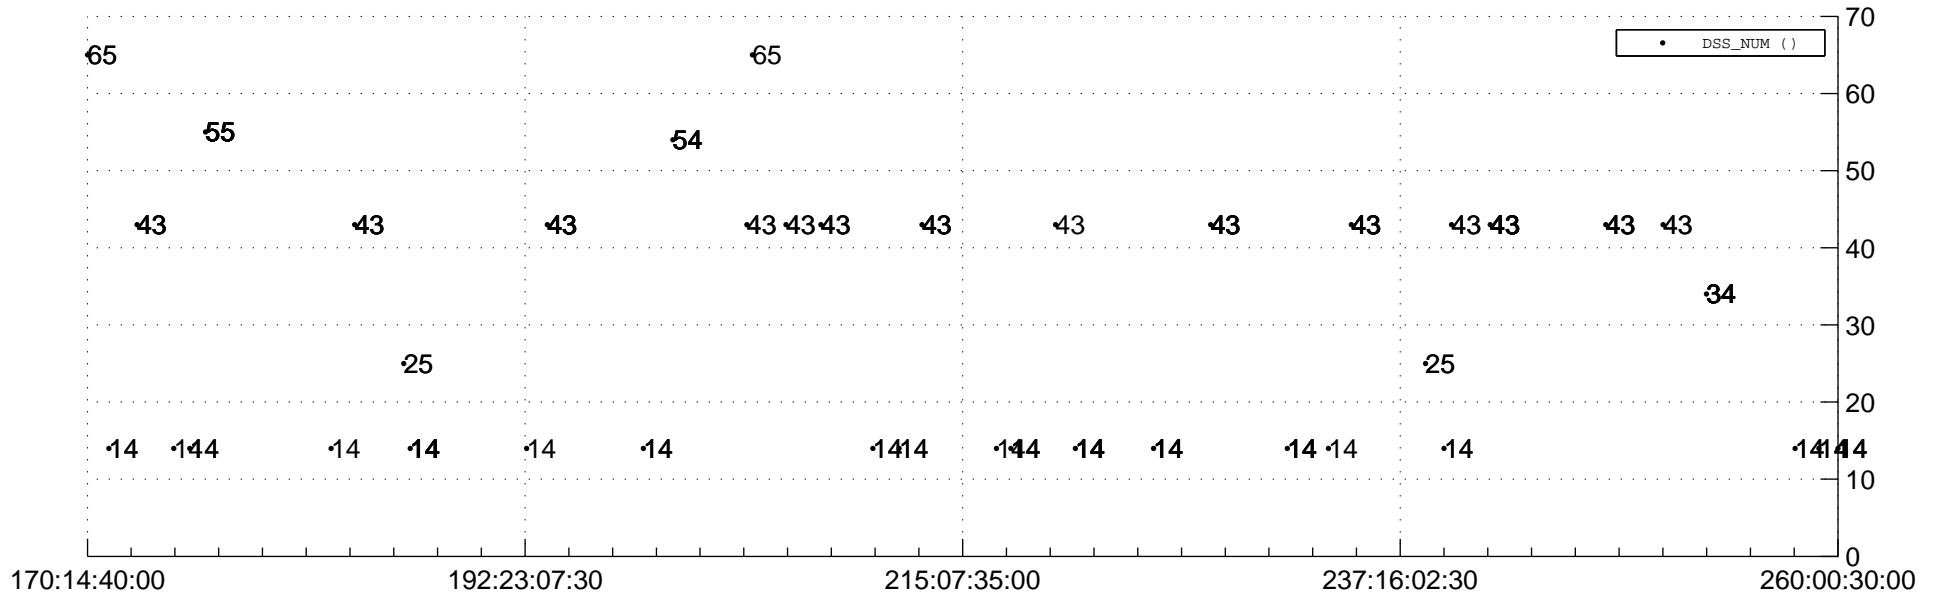

STEREO AHEAD Downlink Performance 2019:261

Number_of_Dropped_Frame

DSS_Station

Spacecraft Time (2019:170:14:40:00.000 -2019:260:00:30:00.000)

/disks/d81/project/stereo/mops/assessment/ahead/automation/output/engdump/yesterday/ahead_dp_2019_261.csv