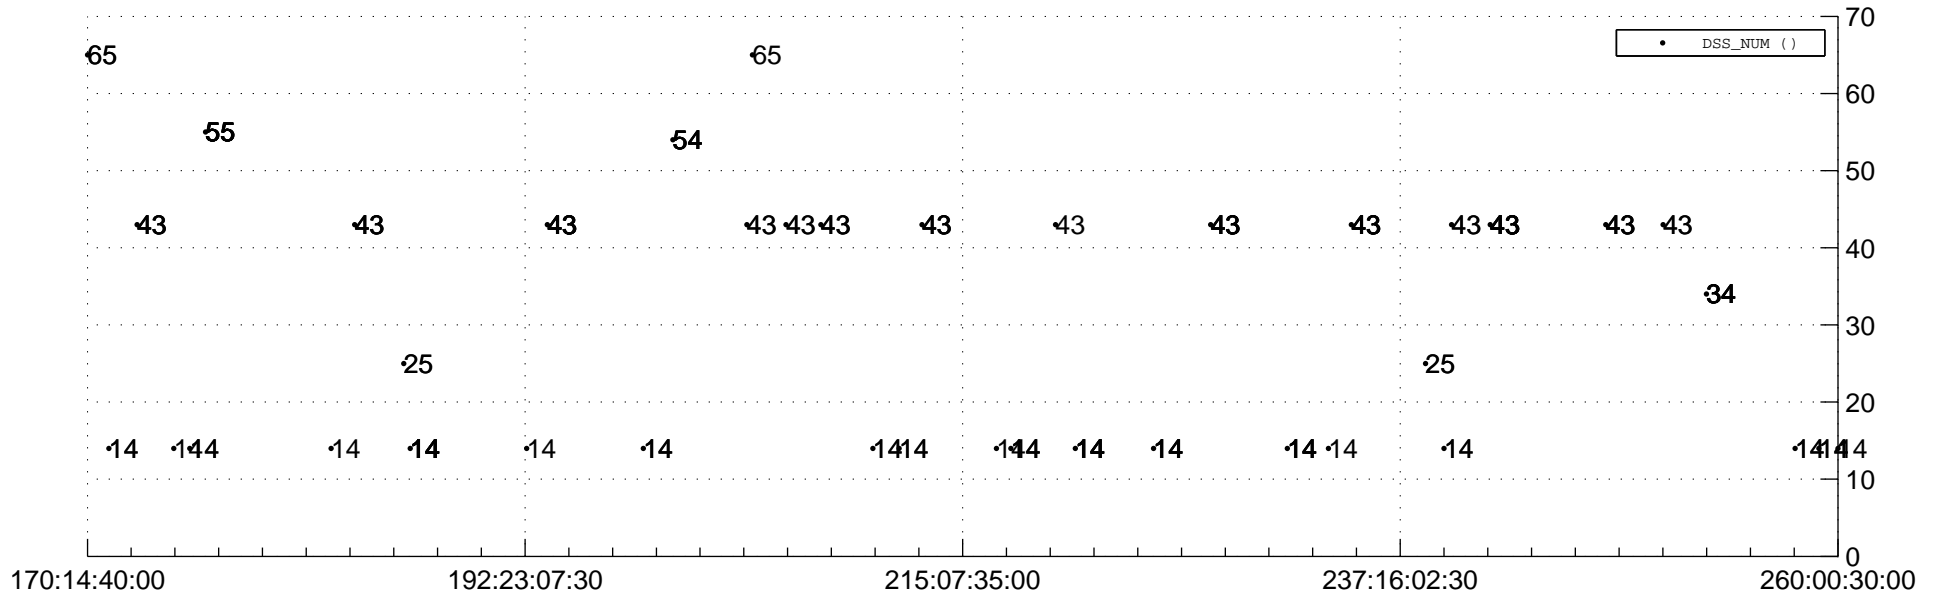

STEREO AHEAD Downlink Performance 2019:260

Number_of_Dropped_Frame

DSS_Station

Spacecraft Time (2019:170:14:40:00.000 -2019:260:00:30:00.000)

/disks/d81/project/stereo/mops/assessment/ahead/automation/output/engdump/yesterdaily/ahead_dp_2019_260.csv