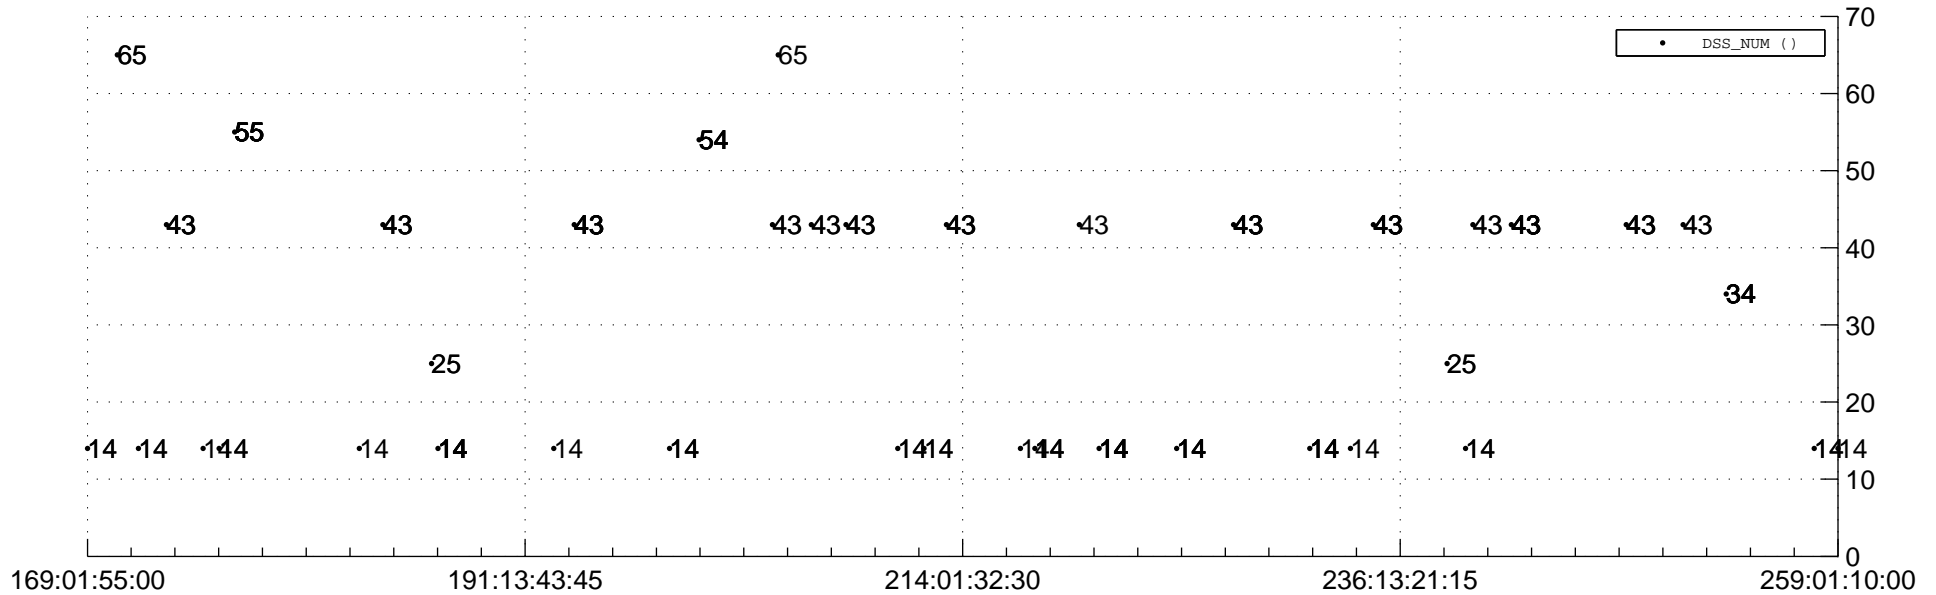

STEREO AHEAD Downlink Performance 2019:259

Number_of_Dropped_Frame

DSS_Station

Spacecraft Time (2019:169:01:55:00.000 -2019:259:01:10:00.000)

/disks/d81/project/stereo/mops/assessment/ahead/automation/output/engdump/yesterdaily/ahead_dp_2019_259.csv