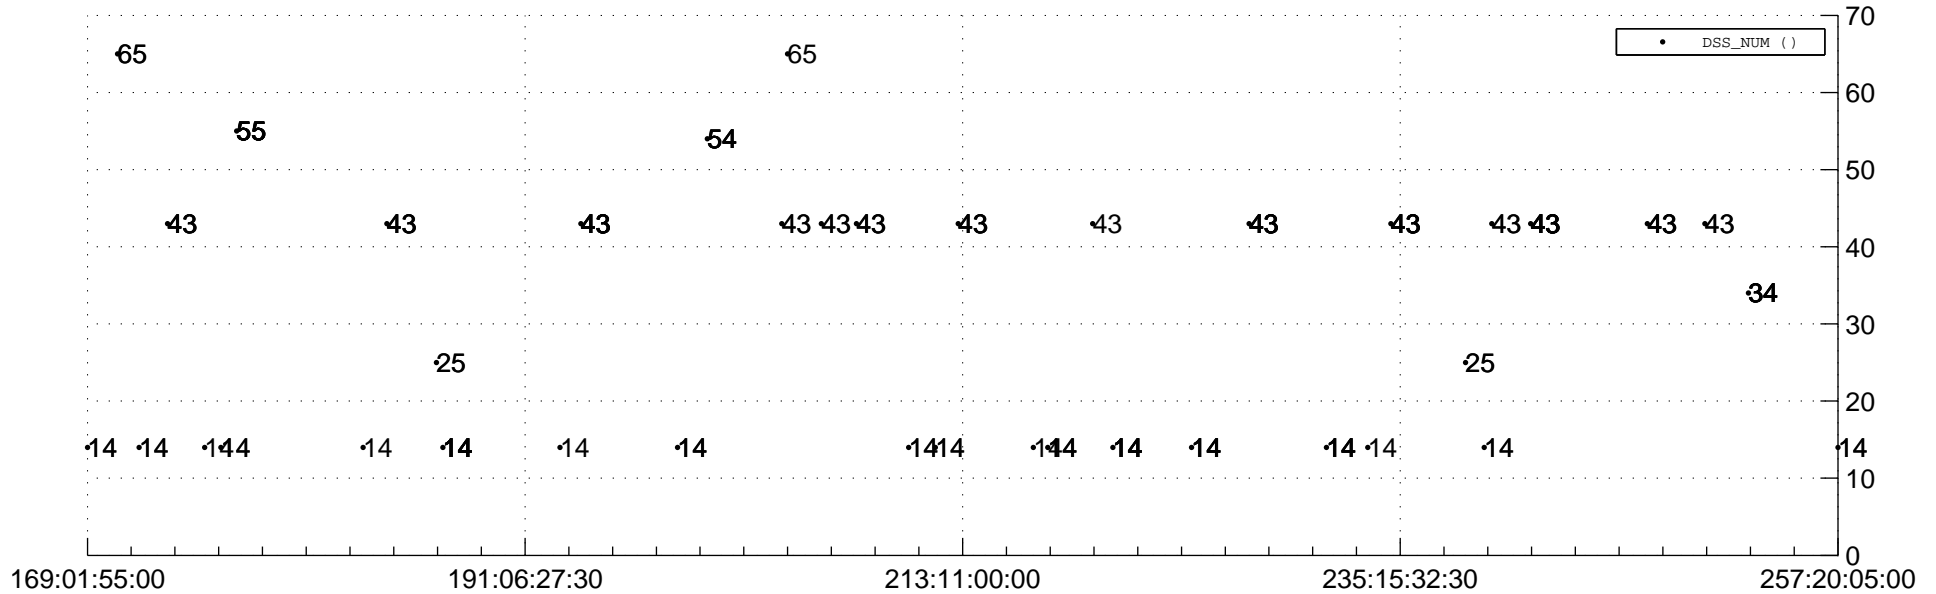

STEREO AHEAD Downlink Performance 2019:258

Number_of_Dropped_Frame

DSS_Station

Spacecraft Time (2019:169:01:55:00.000 -2019:257:20:05:00.000)

/disks/d81/project/stereo/mops/assessment/ahead/automation/output/engdump/yesterdaily/ahead_dp_2019_258.csv