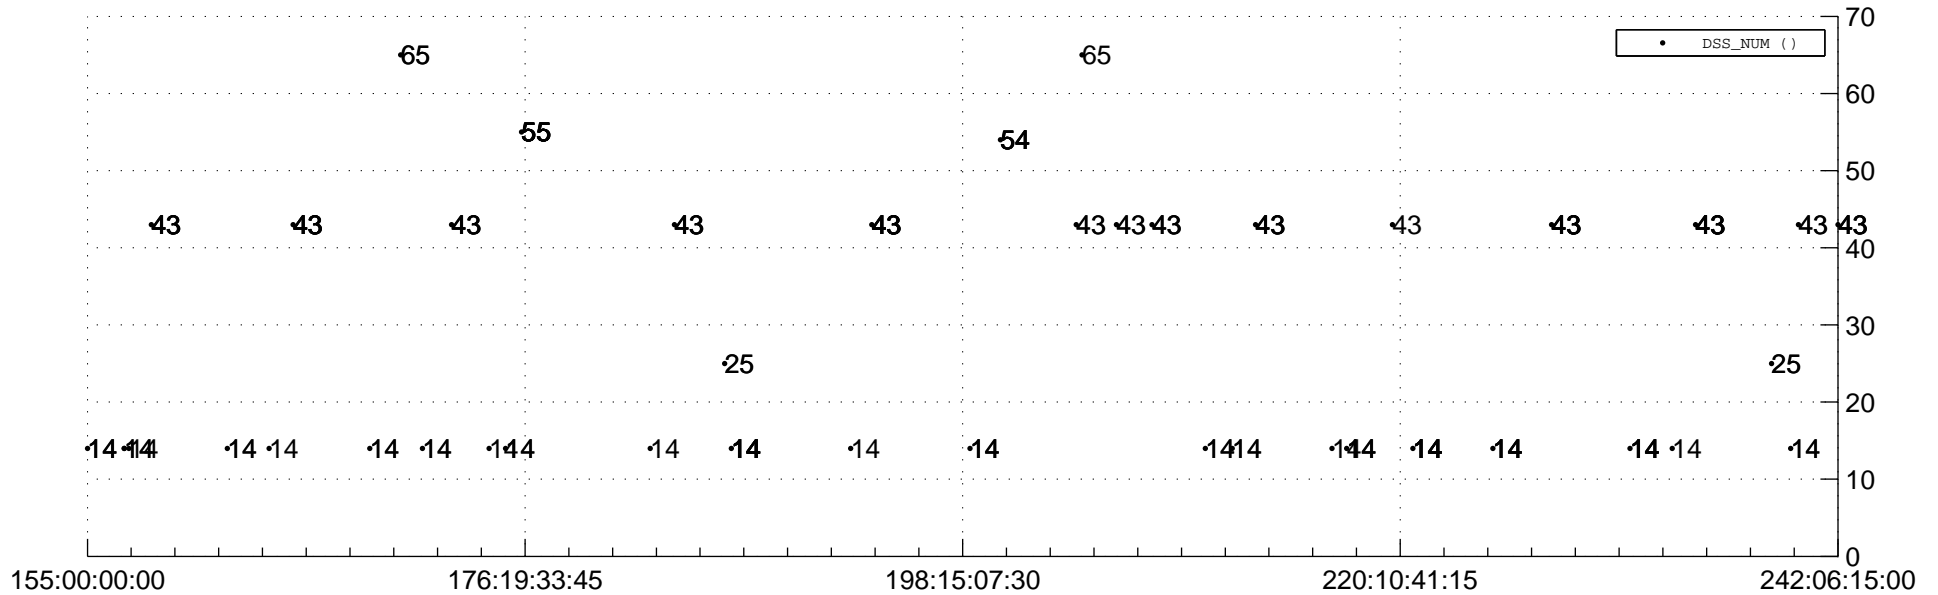

STEREO AHEAD Downlink Performance 2019:244

Number_of_Dropped_Frame

DSS_Station

Spacecraft Time (2019:155:00:00:00.000 -2019:242:06:15:00.000)

/disks/d81/project/stereo/mops/assessment/ahead/automation/output/engdump/yesterdaily/ahead_dp_2019_244.csv