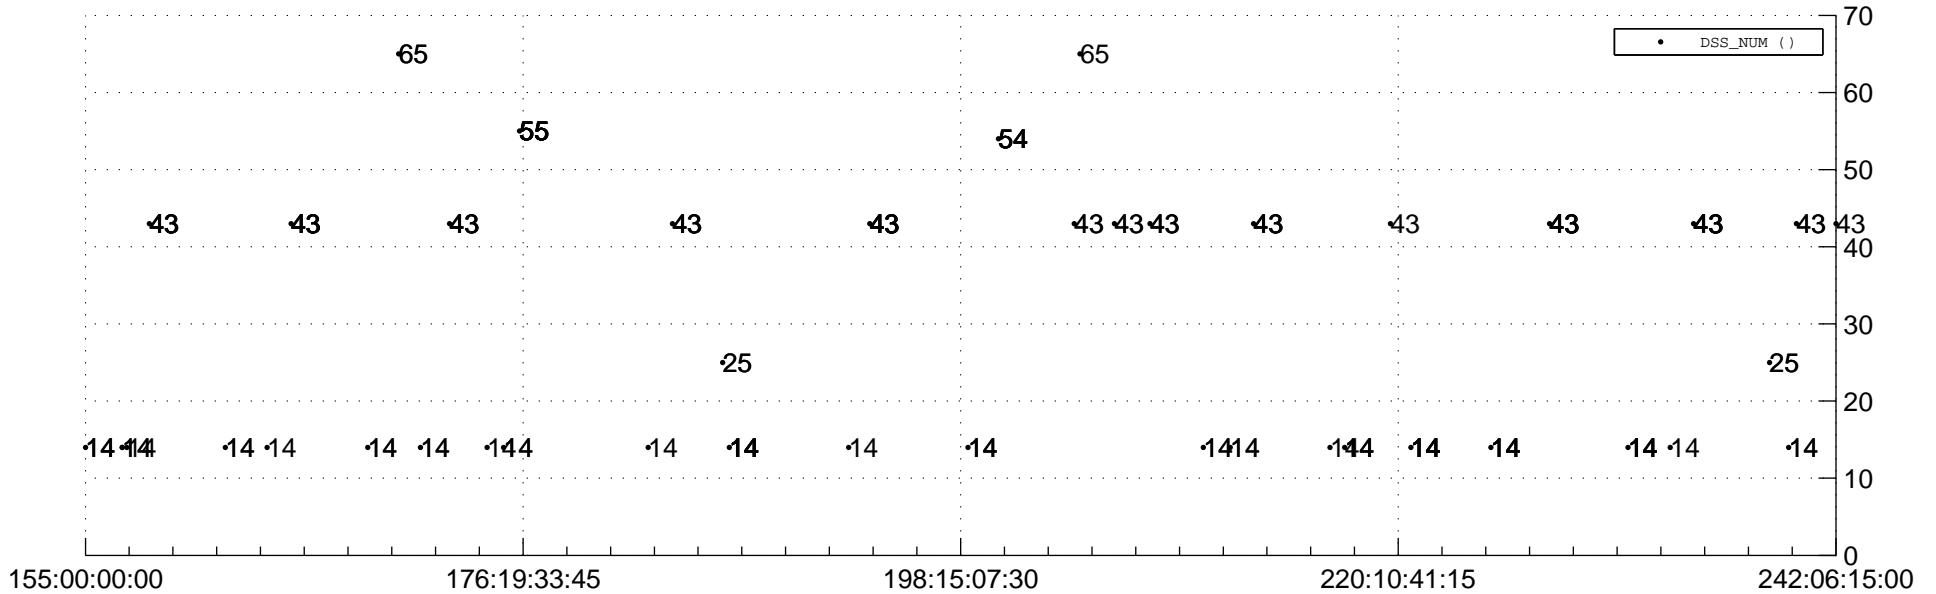

STEREO AHEAD Downlink Performance 2019:242

Number_of_Dropped_Frame

DSS_Station

Spacecraft Time (2019:155:00:00:00.000 -2019:242:06:15:00.000)

/disks/d81/project/stereo/mops/assessment/ahead/automation/output/engdump/yesterdaily/ahead_dp_2019_242.csv