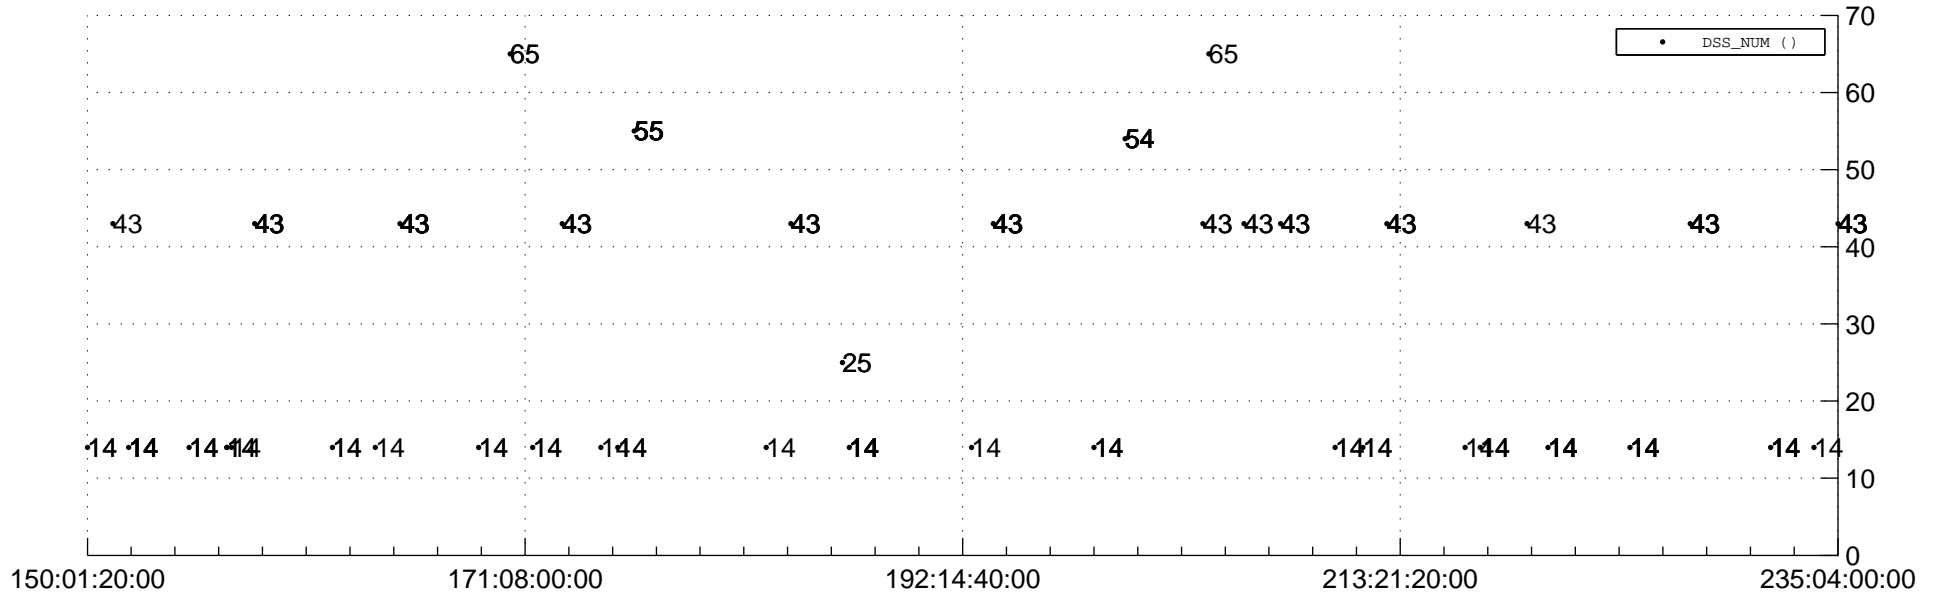

STEREO AHEAD Downlink Performance 2019:237

Number_of_Dropped_Frame

DSS_Station

Spacecraft Time (2019:150:01:20:00.000 -2019:235:04:00:00.000)

/disks/d81/project/stereo/mops/assessment/ahead/automation/output/engdump/yesterday/ahead_dp_2019_237.csv