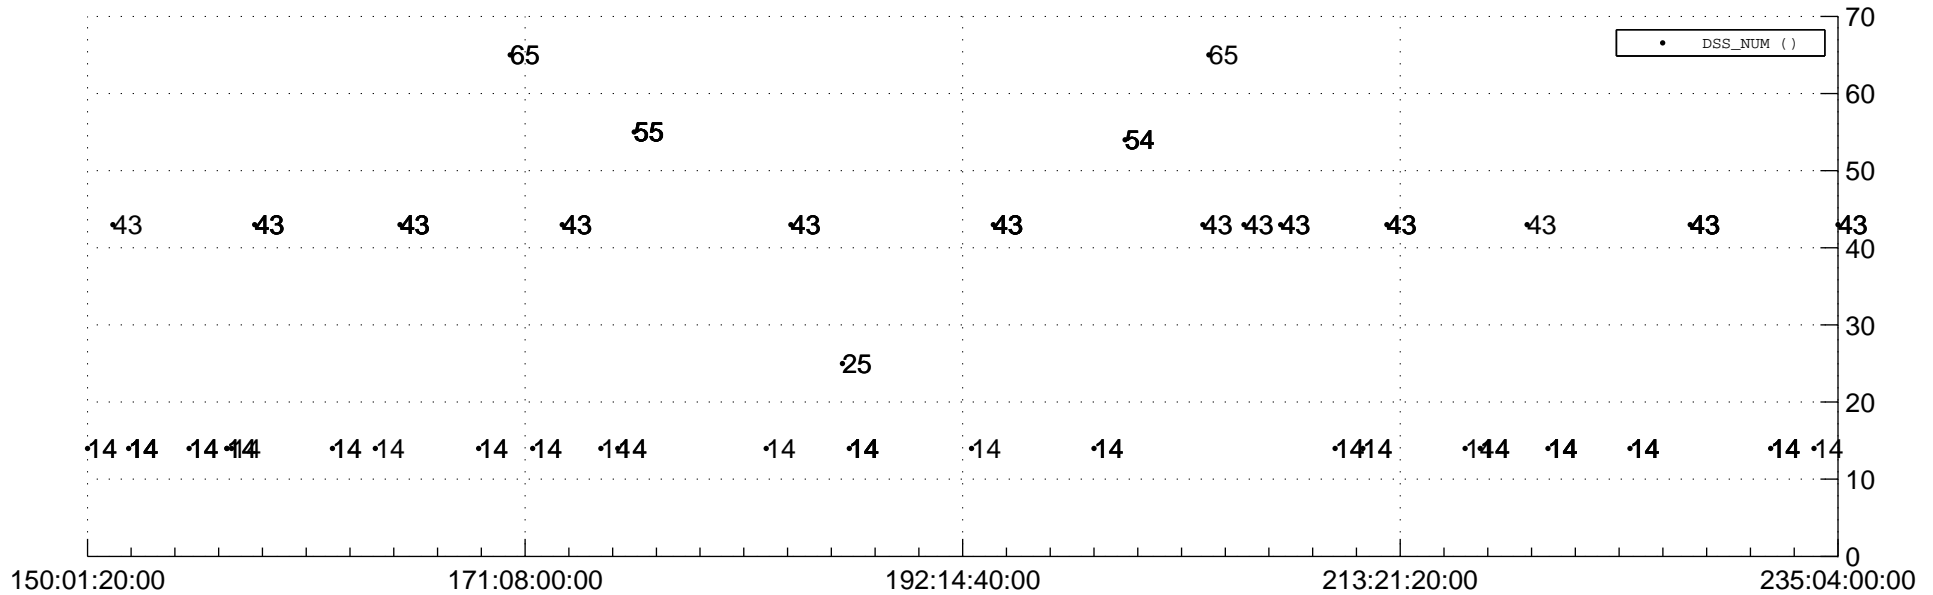

STEREO AHEAD Downlink Performance 2019:236

Number_of_Dropped_Frame

DSS_Station

Spacecraft Time (2019:150:01:20:00.000 -2019:235:04:00:00.000)