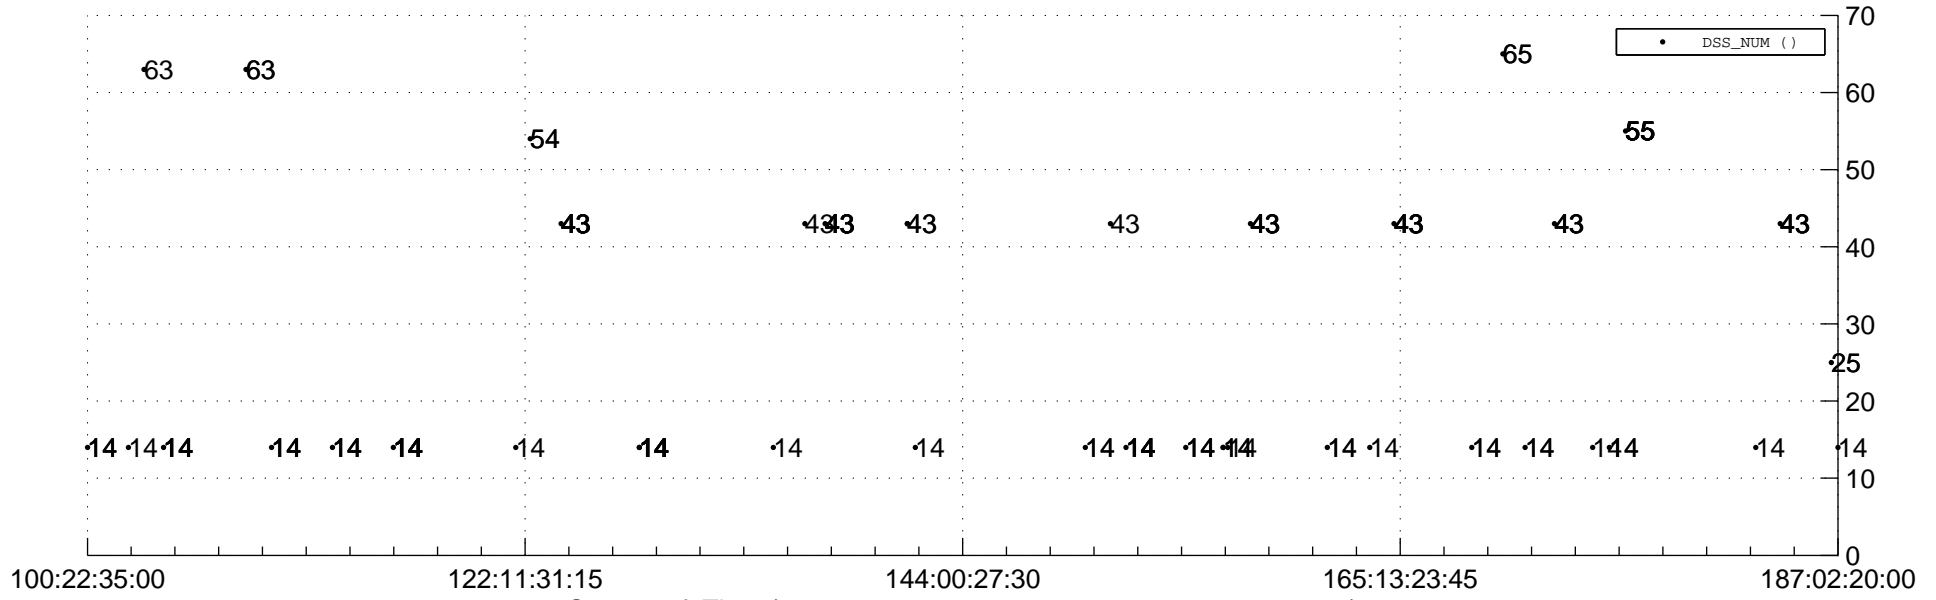

STEREO AHEAD Downlink Performance 2019:188

Number_of_Dropped_Frame

DSS_Station

Spacecraft Time (2019:100:22:35:00.000 -2019:187:02:20:00.000)

/disks/d81/project/stereo/mops/assessment/ahead/automation/output/engdump/yesterday/ahead_dp_2019_188.csv