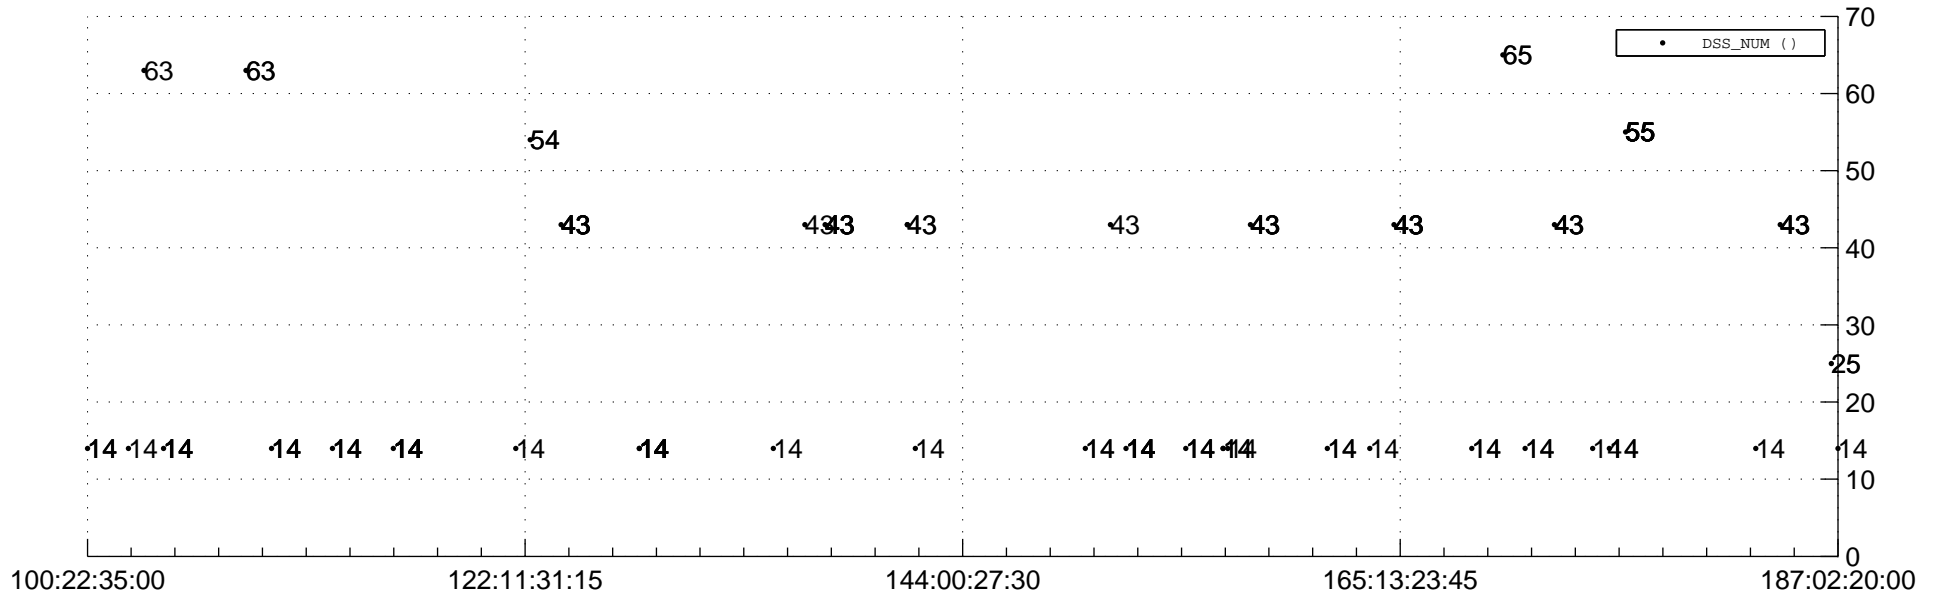

STEREO AHEAD Downlink Performance 2019:187

Number_of_Dropped_Frame

DSS_Station

Spacecraft Time (2019:100:22:35:00.000 -2019:187:02:20:00.000)

/disks/d81/project/stereo/mops/assessment/ahead/automation/output/engdump/yesterdaily/ahead_dp_2019_187.csv