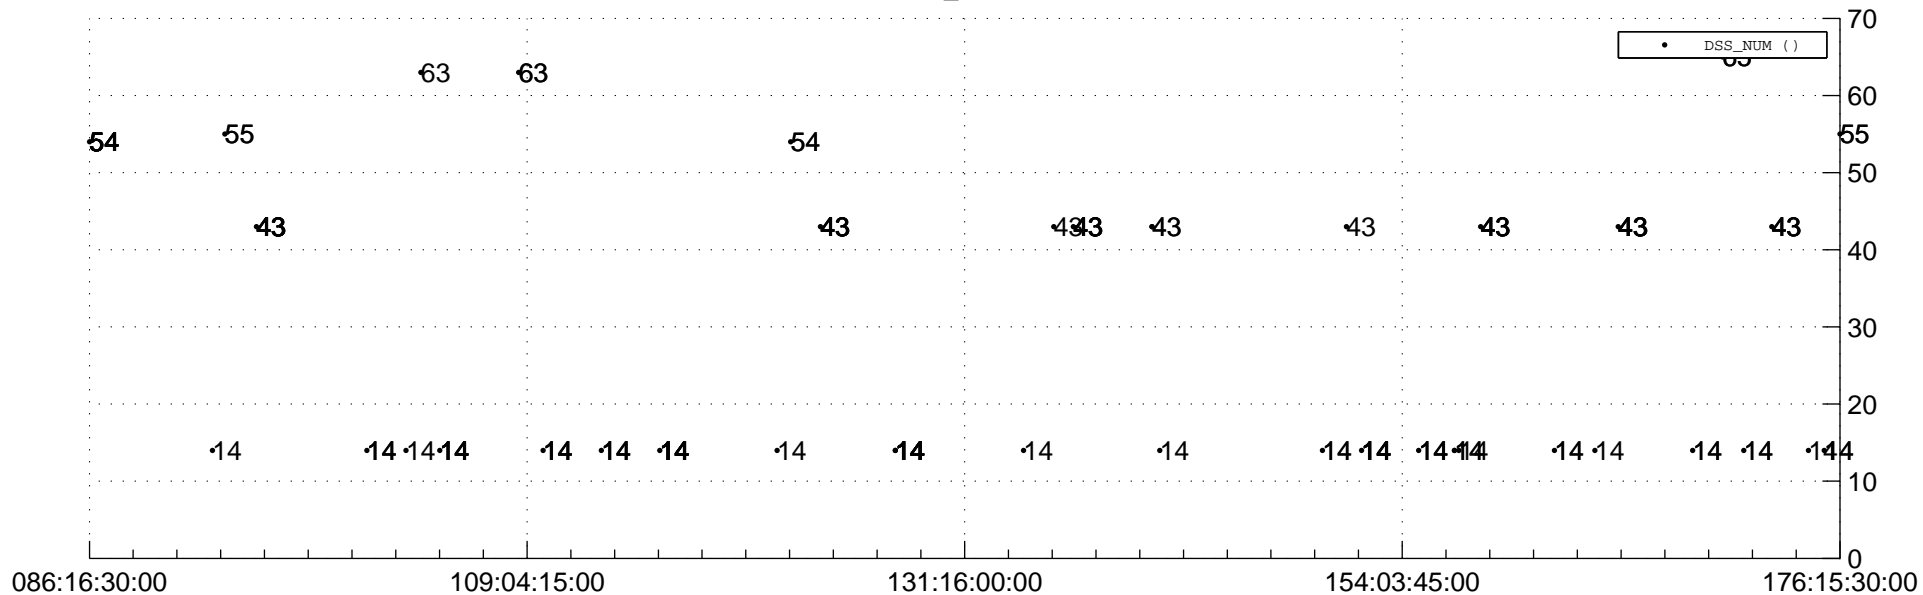

STEREO AHEAD Downlink Performance 2019:178

Number\_of\_Dropped\_Frame

DSS\_Station

Spacecraft Time (2019:086:16:30:00.000 -2019:176:15:30:00.000)