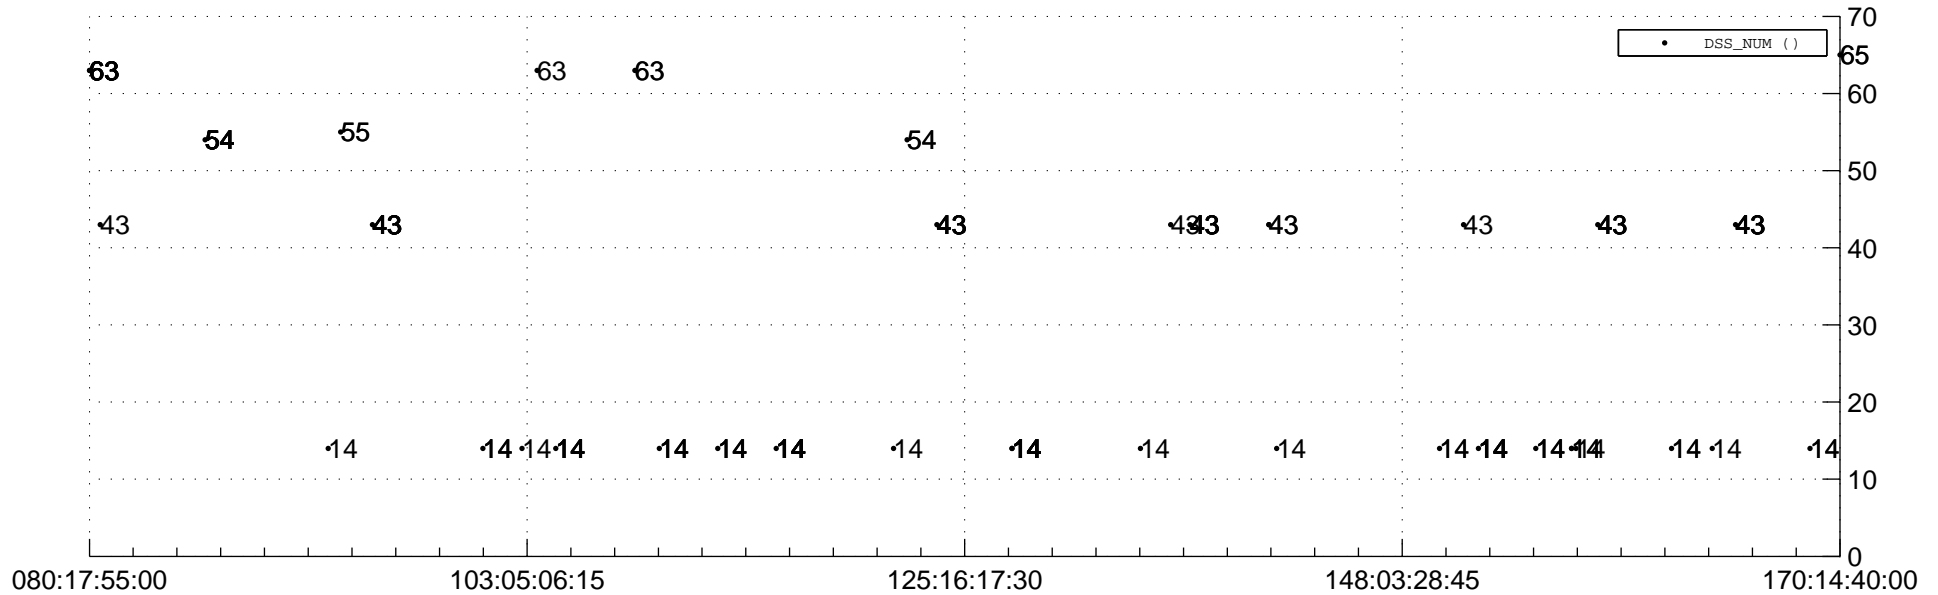

STEREO AHEAD Downlink Performance 2019:171

Number_of_Dropped_Frame

DSS_Station

Spacecraft Time (2019:080:17:55:00.000 -2019:170:14:40:00.000)

/disks/d81/project/stereo/mops/assessment/ahead/automation/output/engdump/yesterdaily/ahead_dp_2019_171.csv