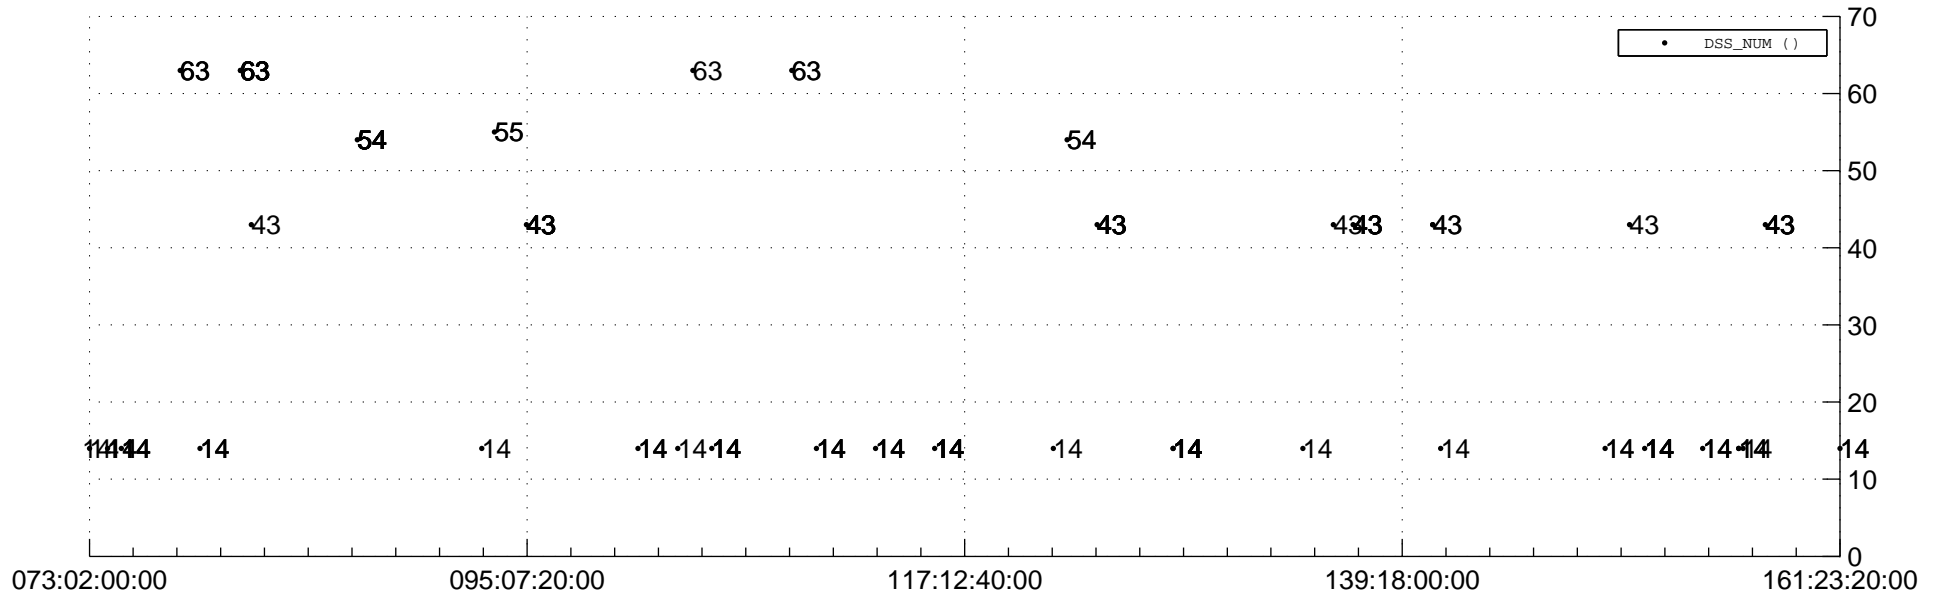

STEREO AHEAD Downlink Performance 2019:163

Number_of_Dropped_Frame

DSS_Station

Spacecraft Time (2019:073:02:00:00.000 -2019:161:23:20:00.000)

/disks/d81/project/stereo/mops/assessment/ahead/automation/output/engdump/yesterdaily/ahead_dp_2019_163.csv