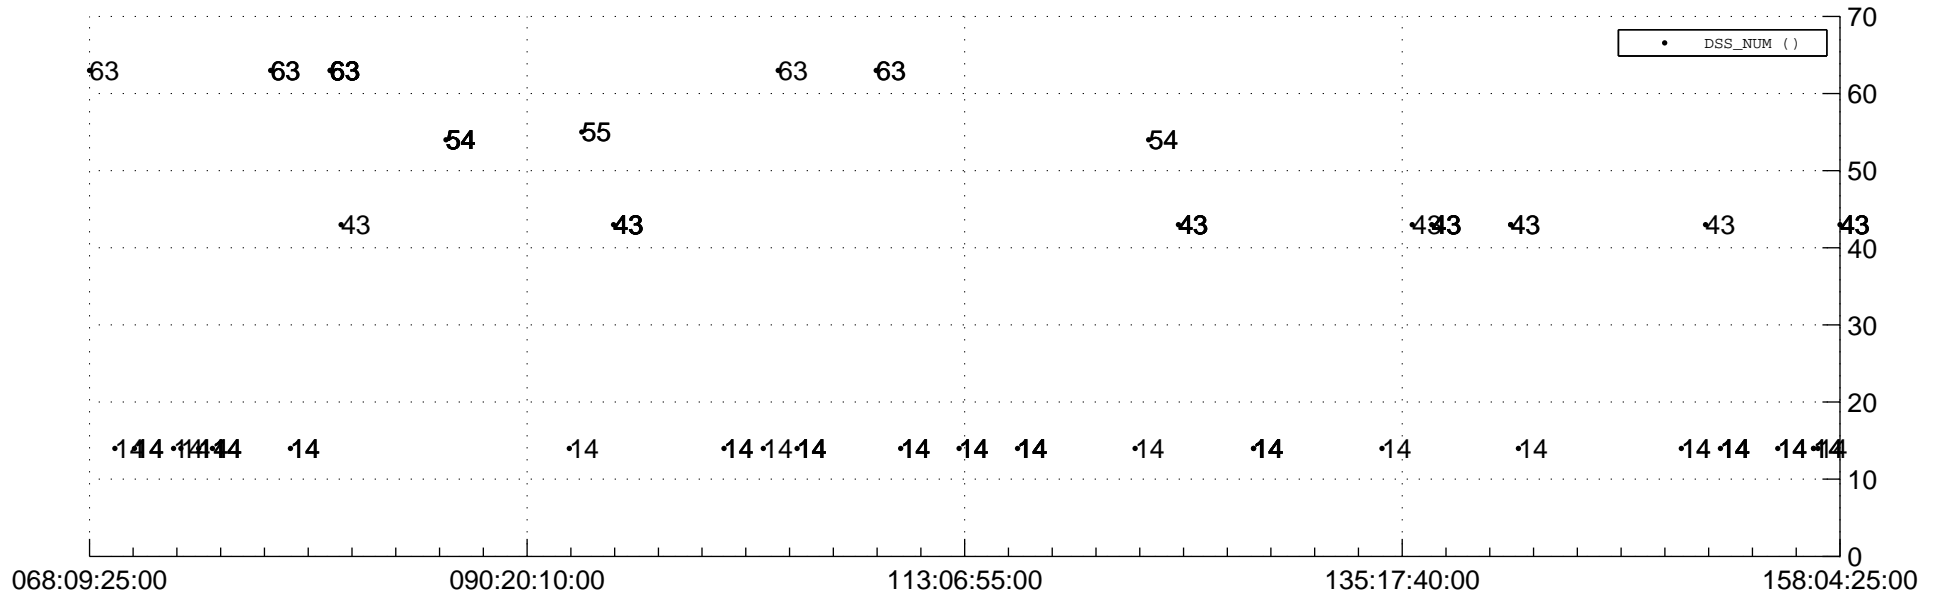

STEREO AHEAD Downlink Performance 2019:161

Number_of_Dropped_Frame

DSS_Station

Spacecraft Time (2019:068:09:25:00.000 -2019:158:04:25:00.000)

/disks/d81/project/stereo/mops/assessment/ahead/automation/output/engdump/yesterdaily/ahead_dp_2019_161.csv