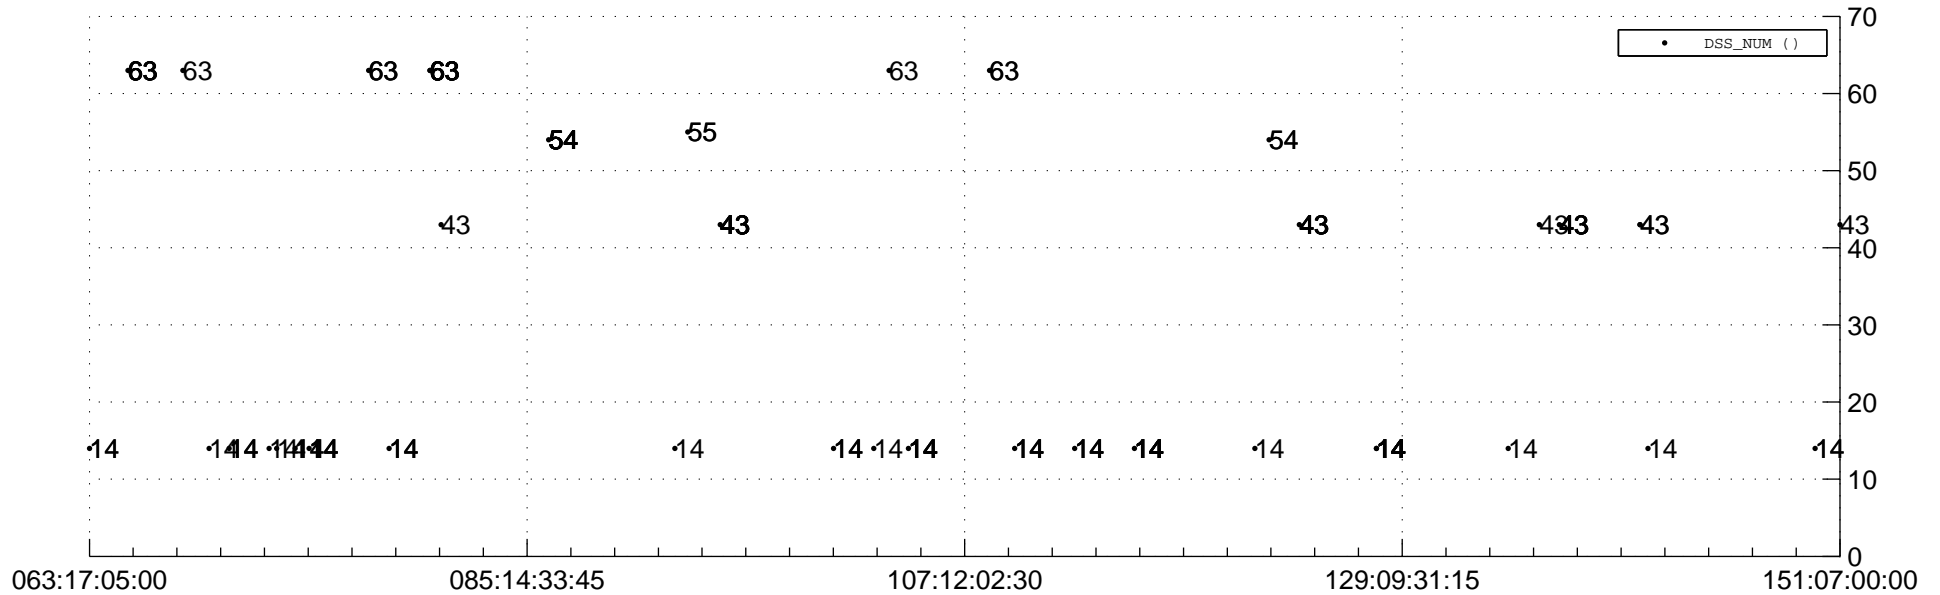

STEREO AHEAD Downlink Performance 2019:151

Number_of_Dropped_Frame

DSS_Station

Spacecraft Time (2019:063:17:05:00.000 -2019:151:07:00:00.000)

/disks/d81/project/stereo/mops/assessment/ahead/automation/output/engdump/yesterday/ahead_dp_2019_151.csv