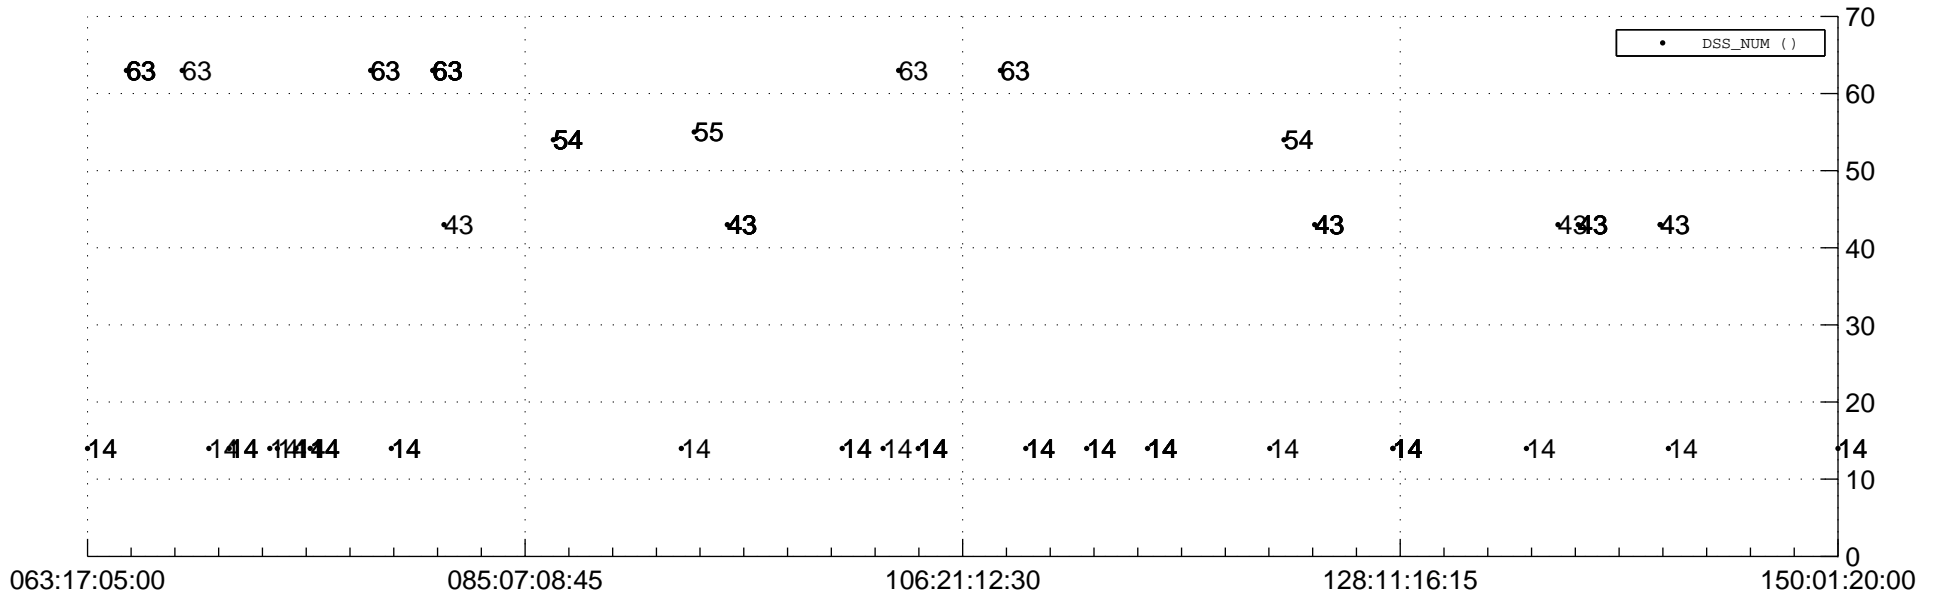

STEREO AHEAD Downlink Performance 2019:150

Number_of_Dropped_Frame

DSS_Station

Spacecraft Time (2019:063:17:05:00.000 -2019:150:01:20:00.000)

/disks/d81/project/stereo/mops/assessment/ahead/automation/output/engdump/yesterdaily/ahead_dp_2019_150.csv