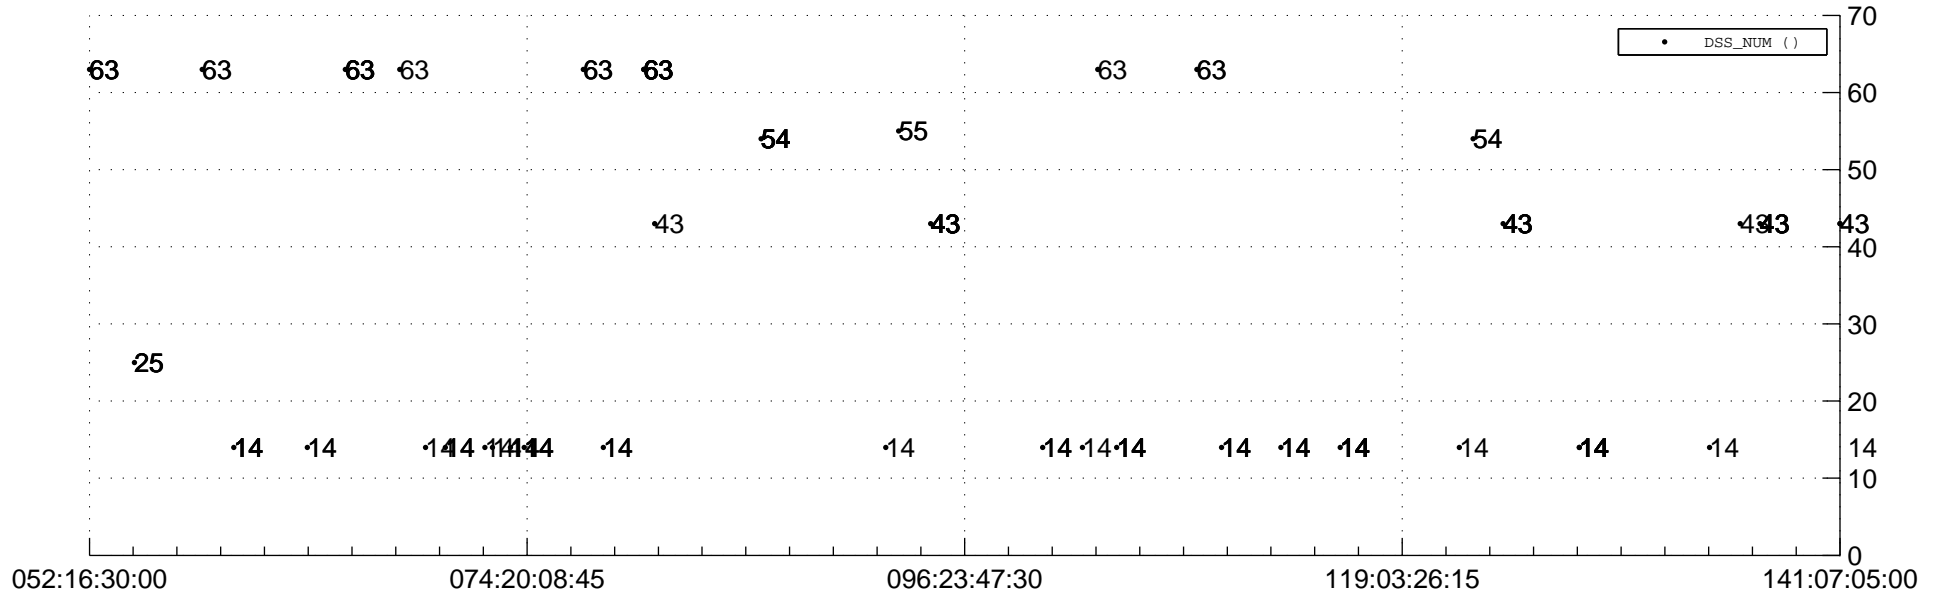

STEREO AHEAD Downlink Performance 2019:149

Number_of_Dropped_Frame

DSS_Station

Spacecraft Time (2019:052:16:30:00.000 -2019:141:07:05:00.000)

/disks/d81/project/stereo/mops/assessment/ahead/automation/output/engdump/yesterdaily/ahead_dp_2019_149.csv