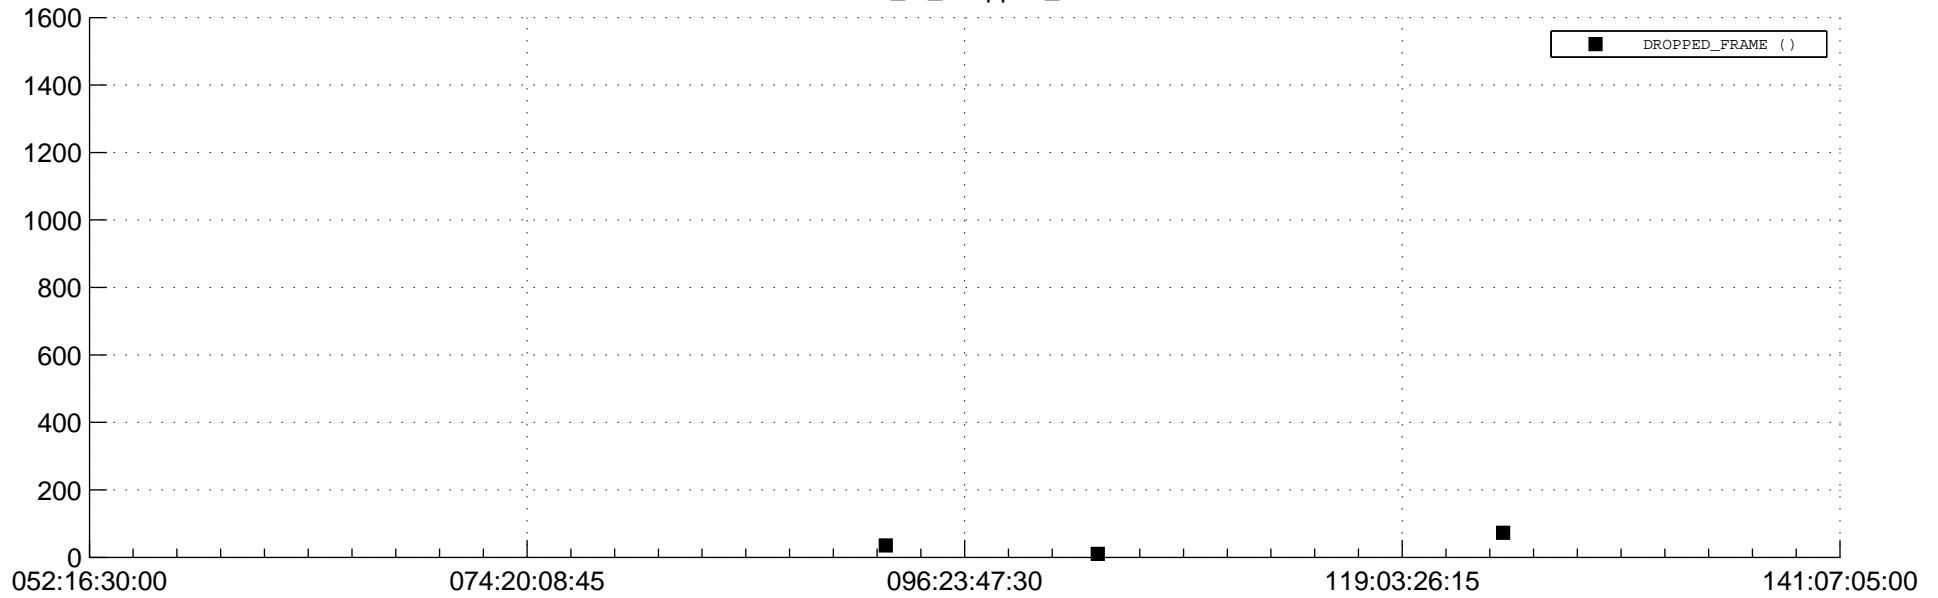

STEREO AHEAD Downlink Performance 2019:144

Number_of_Dropped_Frame

DSS_Station