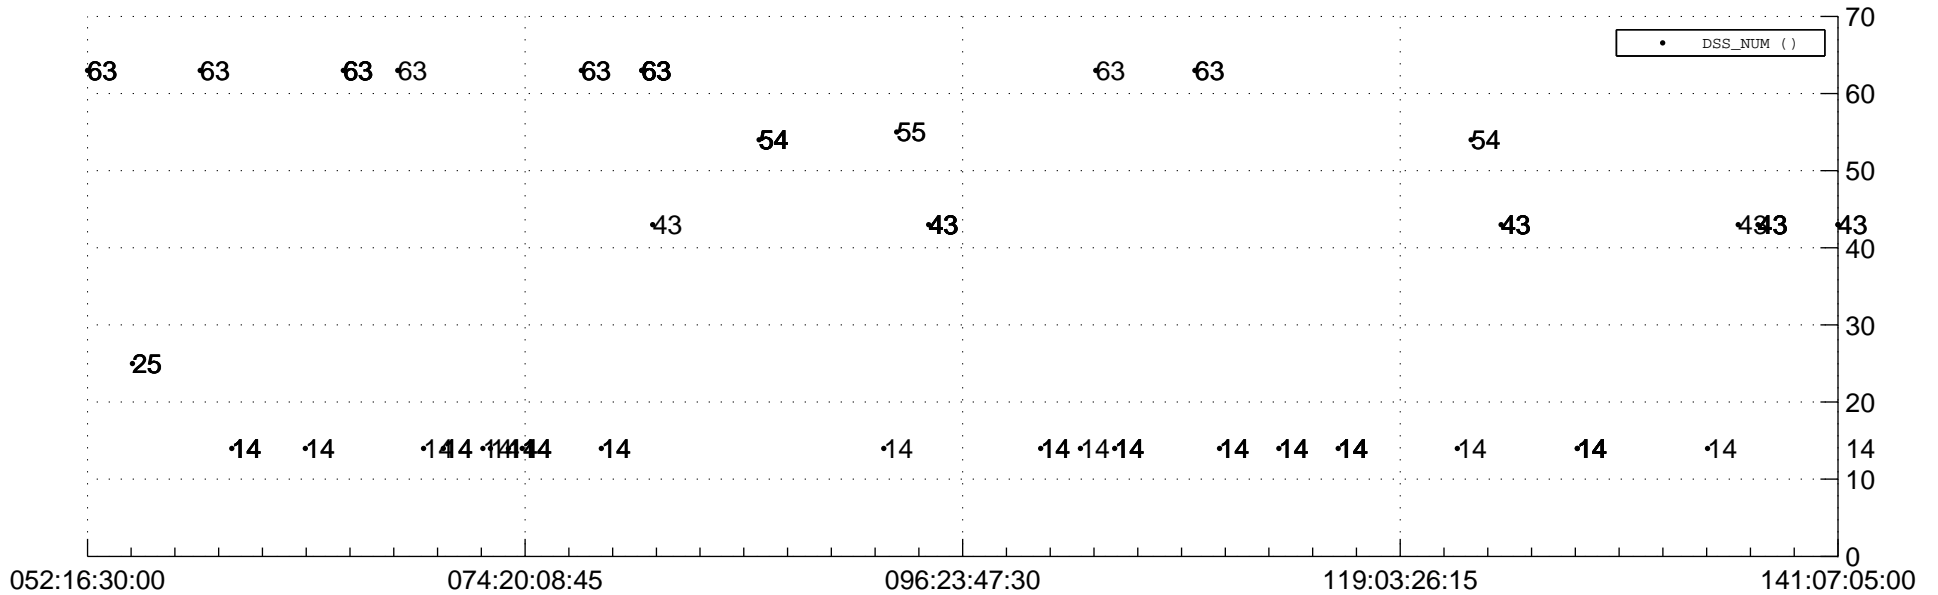

STEREO AHEAD Downlink Performance 2019:143

Number\_of\_Dropped\_Frame

DSS\_Station

Spacecraft Time (2019:052:16:30:00.000 -2019:141:07:05:00.000)

/disks/d81/project/stereo/mops/assessment/ahead/automation/output/engdump/yesterday/ahead\_dp\_2019\_143.csv