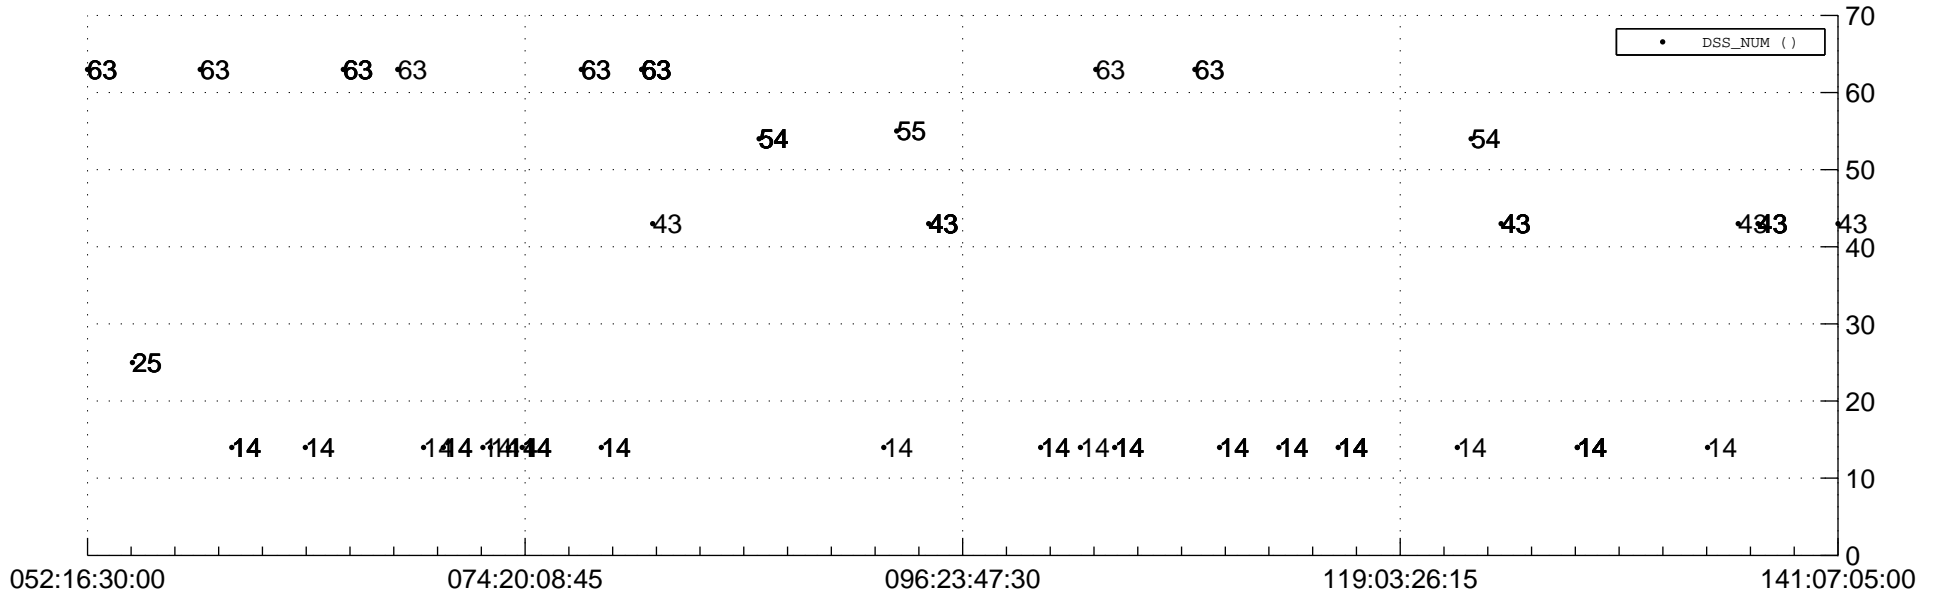

STEREO AHEAD Downlink Performance 2019:141

Number_of_Dropped_Frame

DSS_Station

Spacecraft Time (2019:052:16:30:00.000 -2019:141:07:05:00.000)

/disks/d81/project/stereo/mops/assessment/ahead/automation/output/engdump/yesterdaily/ahead_dp_2019_141.csv