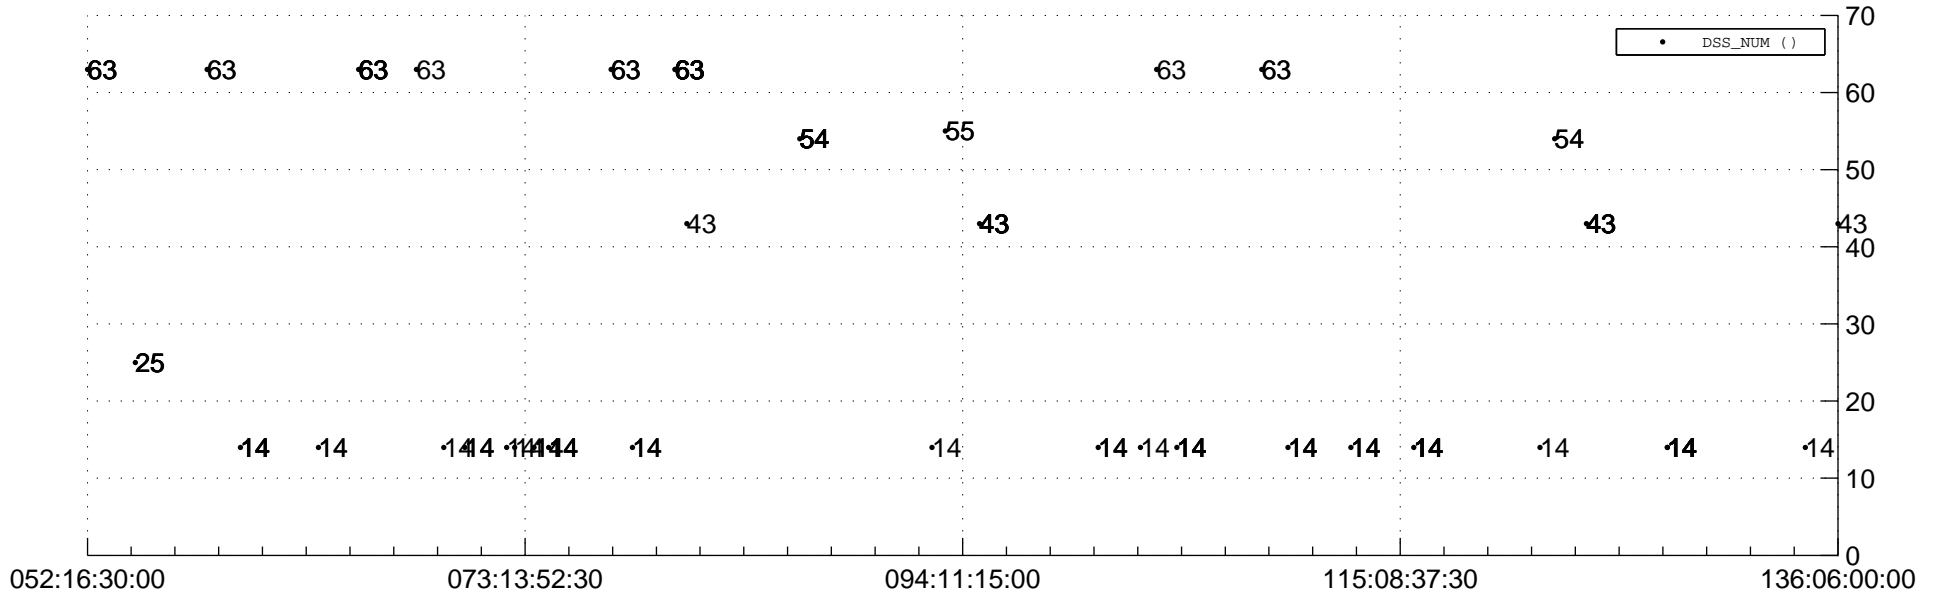

STEREO AHEAD Downlink Performance 2019:136

Number_of_Dropped_Frame

DSS_Station

Spacecraft Time (2019:052:16:30:00.000 -2019:136:06:00:00.000)

/disks/d81/project/stereo/mops/assessment/ahead/automation/output/engdump/yesterdaily/ahead_dp_2019_136.csv