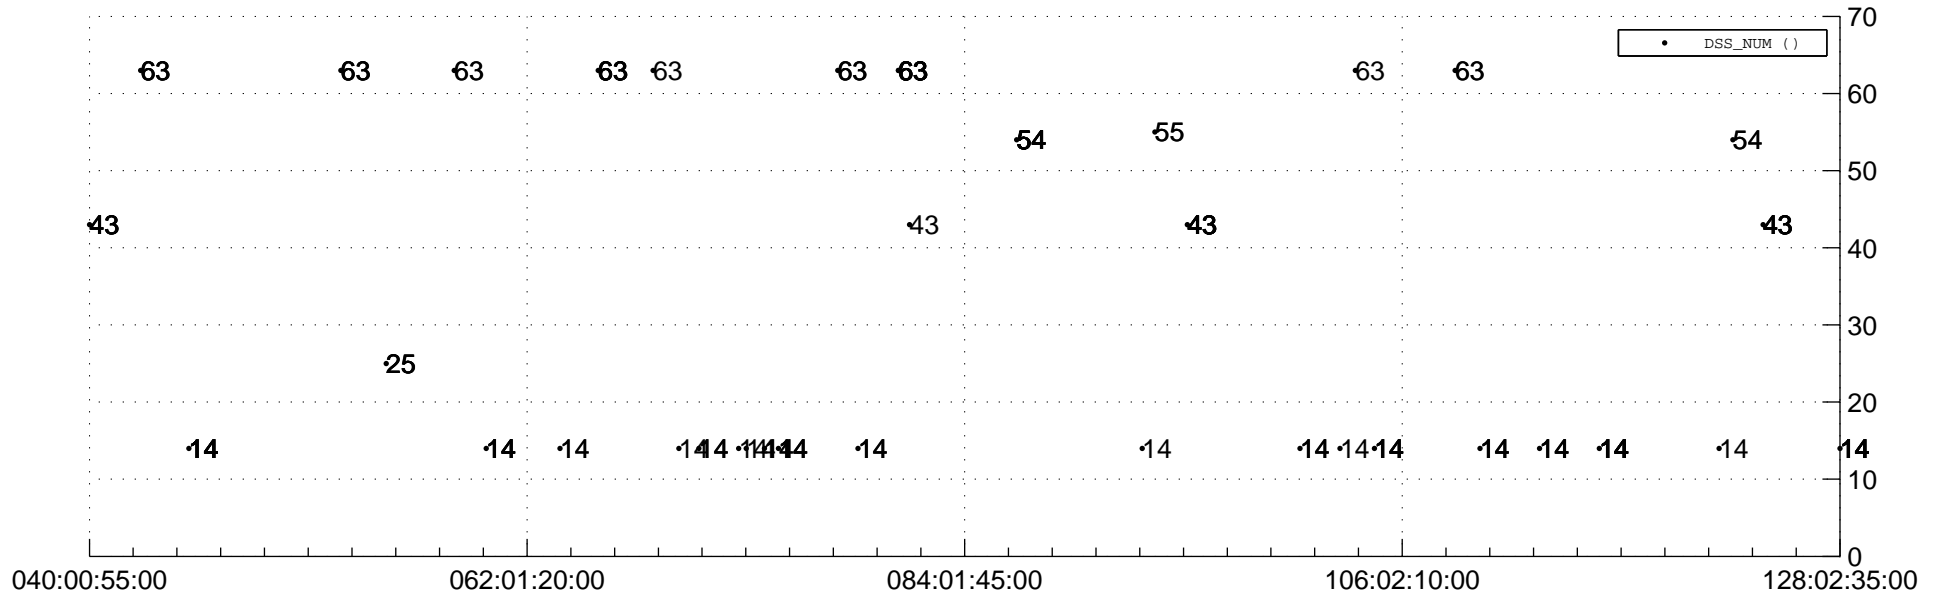

STEREO AHEAD Downlink Performance 2019:133

Number_of_Dropped_Frame

DSS_Station

Spacecraft Time (2019:040:00:55:00.000 -2019:128:02:35:00.000)

/disks/d81/project/stereo/mops/assessment/ahead/automation/output/engdump/yesterdaily/ahead_dp_2019_133.csv